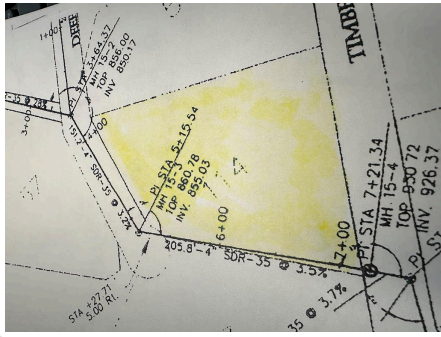

MLS #: L2816582A (Active) List Price: \$39,900

Lot 114 Shy Beaver Lakeview Estates James Creek, PA 16657

Apx Acreage: 0.72
Frontage Feet:
Depth Feet:

Unit #:
Area: James Creek
Region: Hopewell
County: Huntingdon
Zoning: None
Flood Zone: No

Legal Description: DBV 969-661

Tax ID: TP#16-04-01.74

Total Taxes: 192.84

Tax Year: 2023

Special Assessment:

Assessed Value: 2320

Property Features: Rolling, Mountain View, Wooded, On Private Road, Protective Covenants

ElemSchl: Jr/Mid: Tussey Mtn

HighSchl: Tussey Mtn

Water Type: None
Sewer Type: None
Fuel Type: None

Instructions/Directions:

Public Comments: Ready to build your lake getaway or permanent home? Look no further than this lot located in Shy Beaver Lakeview Estates. Just minutes to Shy Beaver Boat Launch and recreation and not far from amenities and State Lands. Per Hopewell Township, tap in fees for sewer are \$650 with the buyer paying the contracting fees to hook up sewer. Road maintenance fee is \$300/yr.