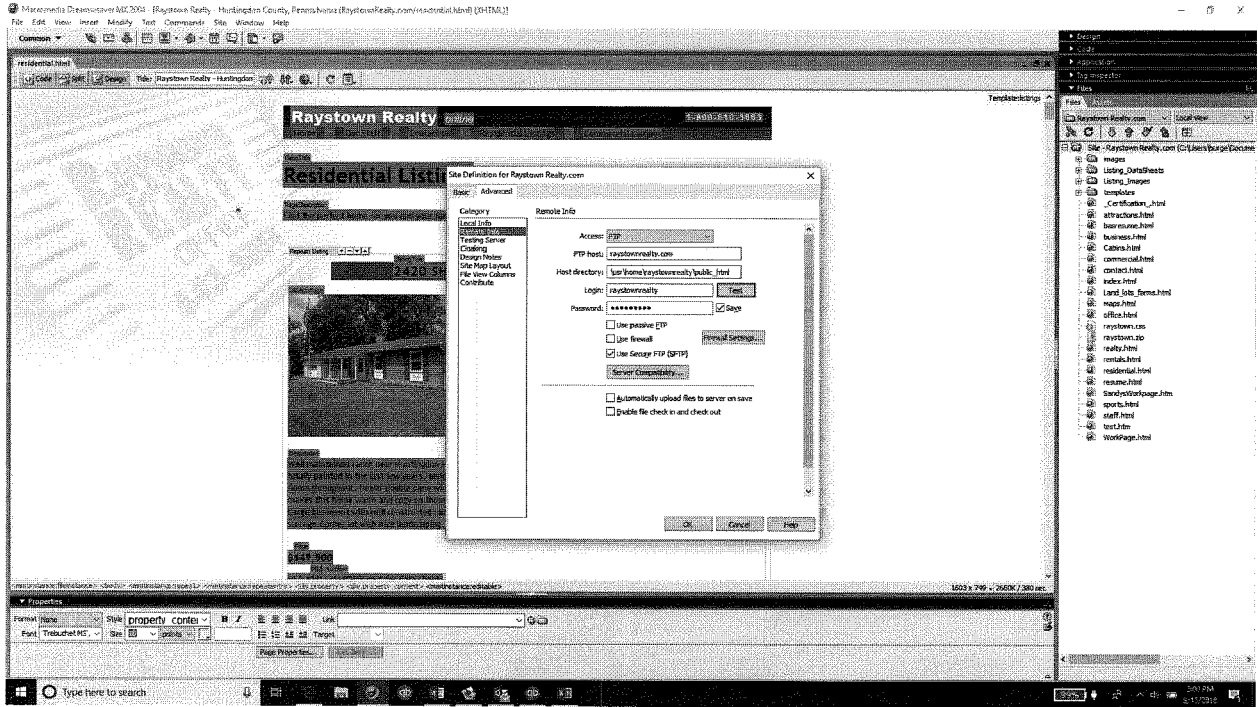

PASS SR
SE_NORD *81