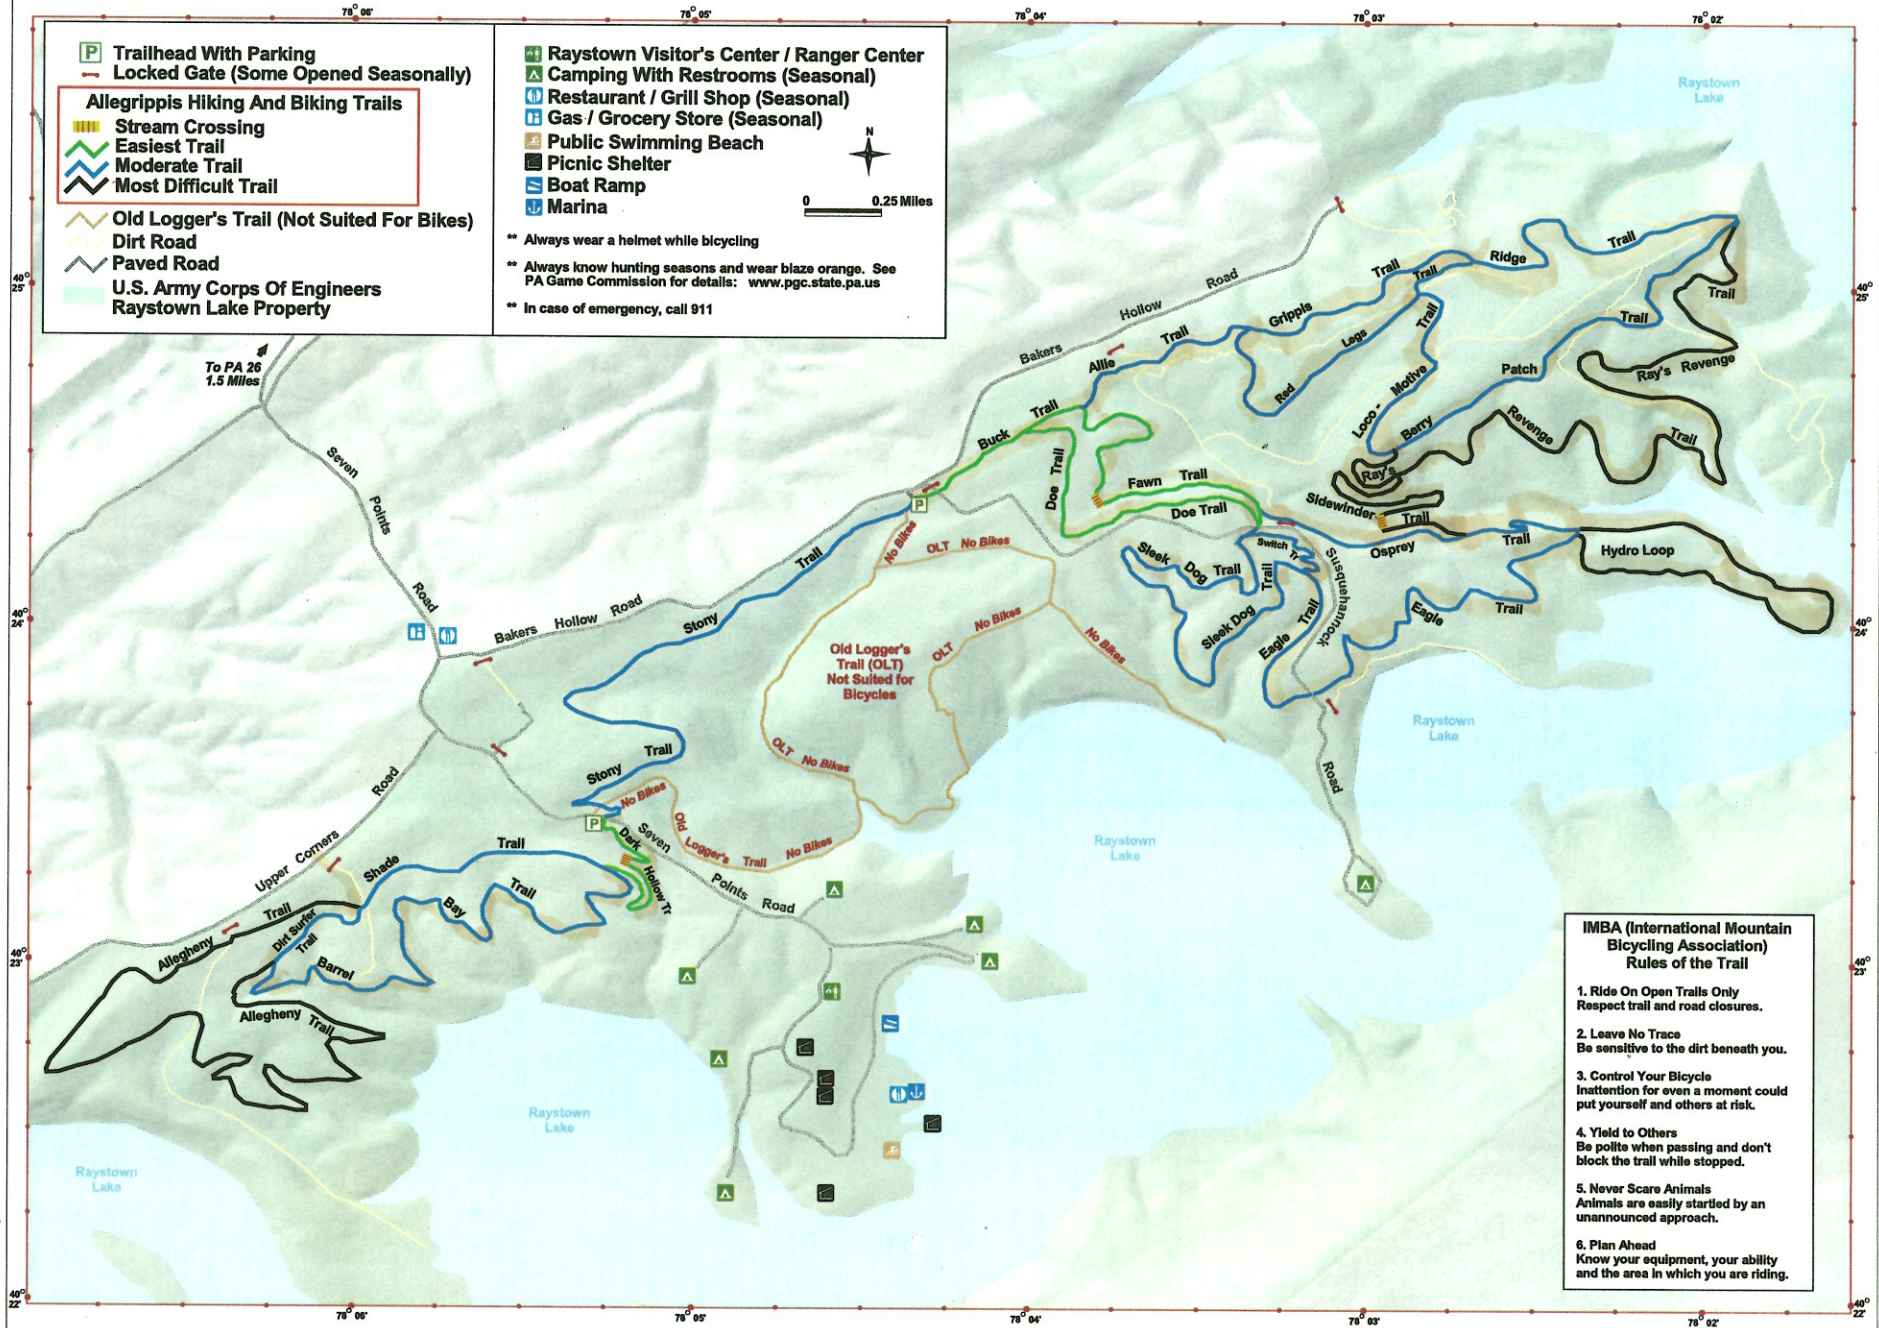

Allegrippis Trail System

Hiking And Biking Trails
In Cooperation With The Friends Of Raystown Lake

** Always wear a helmet while bicycling
** Always know hunting seasons and wear blaze orange. See PA Game Commission for details: www.pgc.state.pa.us
** In case of emergency, call 911

1. **IMBA (International Mountain Bicycling Association) Rules of the Trail**
1. **Ride On Open Trails Only**
     Respect trail and road closures.
  2. **Leave No Trace**
     Be sensitive to the dirt beneath you.
  3. **Control Your Bicycle**
     Inattention for even a moment could put yourself and others at risk.
  4. **Yield to Others**
     Be polite when passing and don't block the trail while stopped.
  5. **Never Scare Animals**
     Animals are easily startled by an unannounced approach.
  6. **Plan Ahead**
     Know your equipment, your ability and the area in which you are riding.