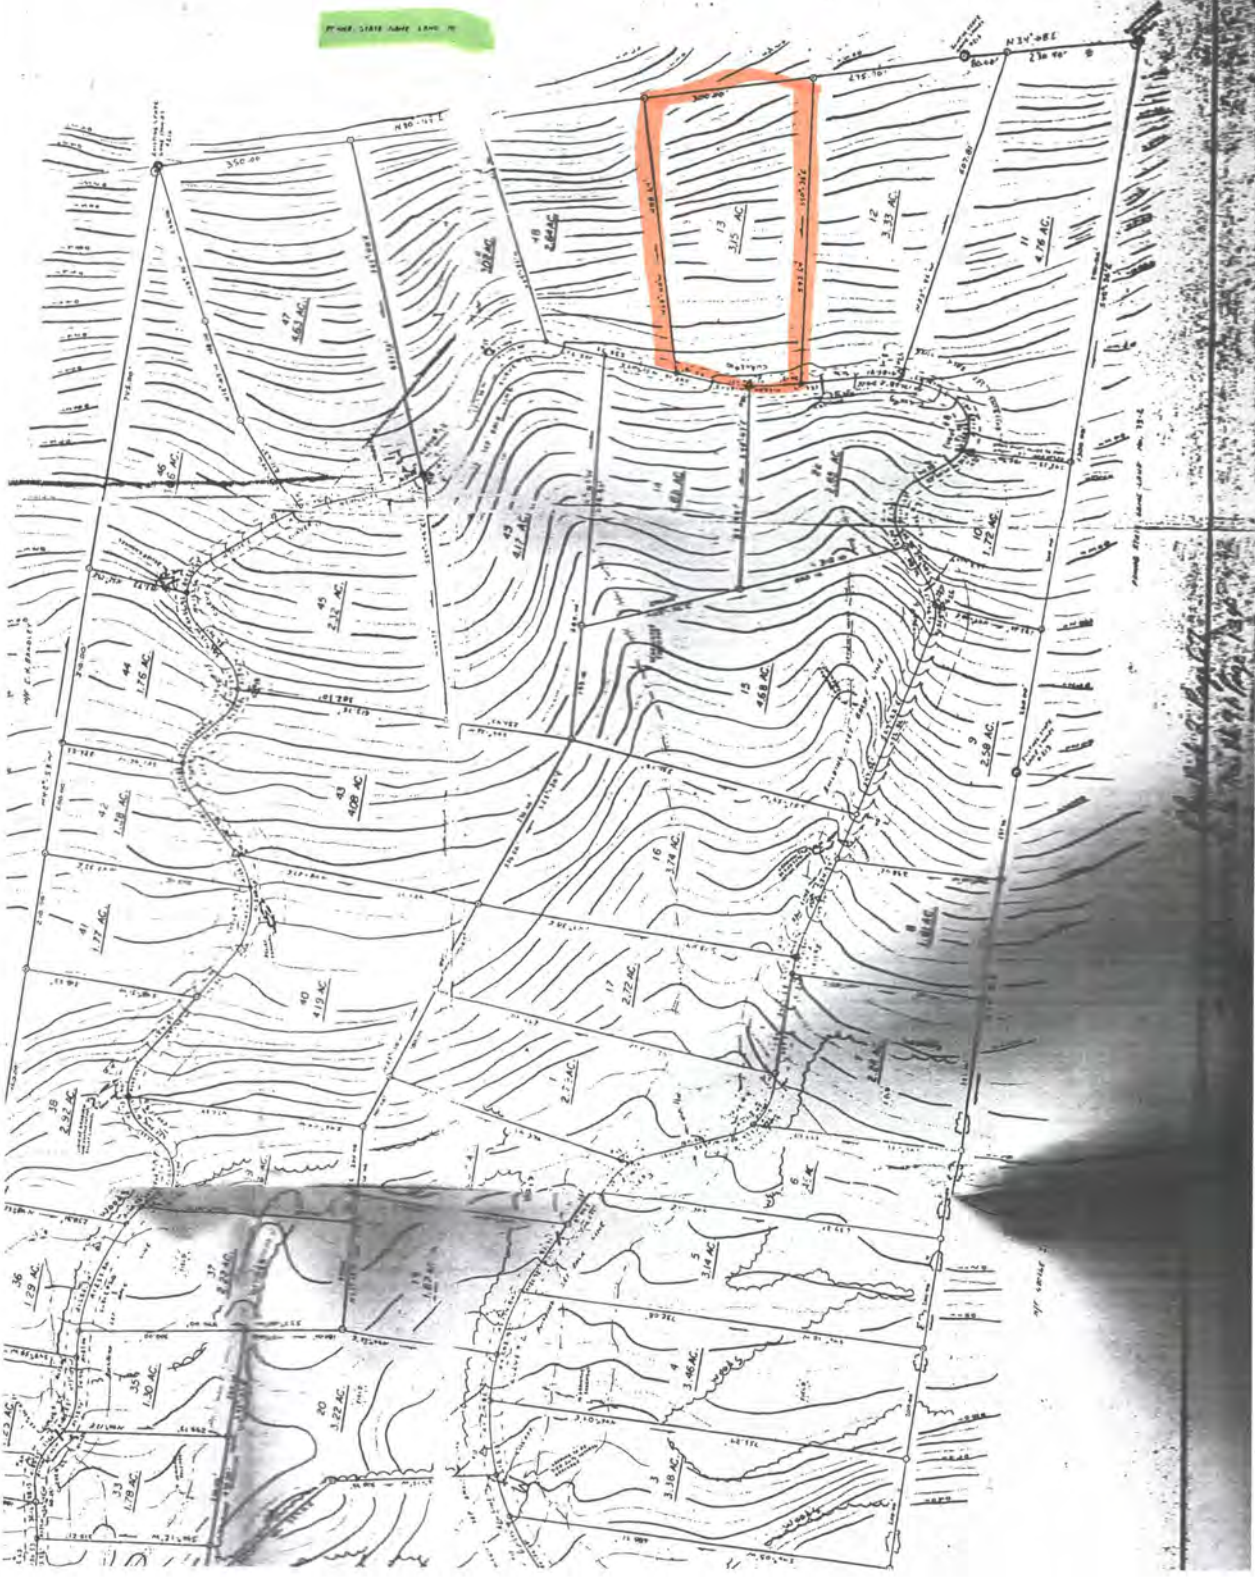

	PARCEL LINE
	PARCEL ID NUMBER
	ACREAGE
	LOT DIMENSIONS
	ADDRESS
	STRUCTURE INDICATOR
	HYDRO

PARCEL DATA 08-25-11 DIG DATA 06-14-11

0 100 200 300 Feet

*Lot dimensions are provided and may vary without notice.
THIS MAP IS PREPARED FOR THE PURPOSES OF REAL PROPERTY FOUND WITHIN THIS JURISDICTION AND IS COMPILED FROM RECORDS, DEEDS, PLATS AND OTHER RECORDS AND DATA. ERRORS OF THIS MAP ARE HEREBY NOTICED THAT THE APPLICABLE PUBLIC PROPERTY INFORMATION RIGHTS ACT DOES NOT APPLY TO THIS MAP. THE JURISDICTION AND MAPPING COMPANY ASSUME NO LEGAL RESPONSIBILITY FOR THE INFORMATION CONTAINED ON THIS MAP.

GeoPlex
D0718811 07130015

3001

24-03A-11

24-03A-12
2981

24-03A-10

3006

LINCOLN TWP

24-03A-13

24-03A-14

2932

24-03A-15

24-03A-18

24-03A-19

24-03A-26

PENNA. STATE GAME LAND N.