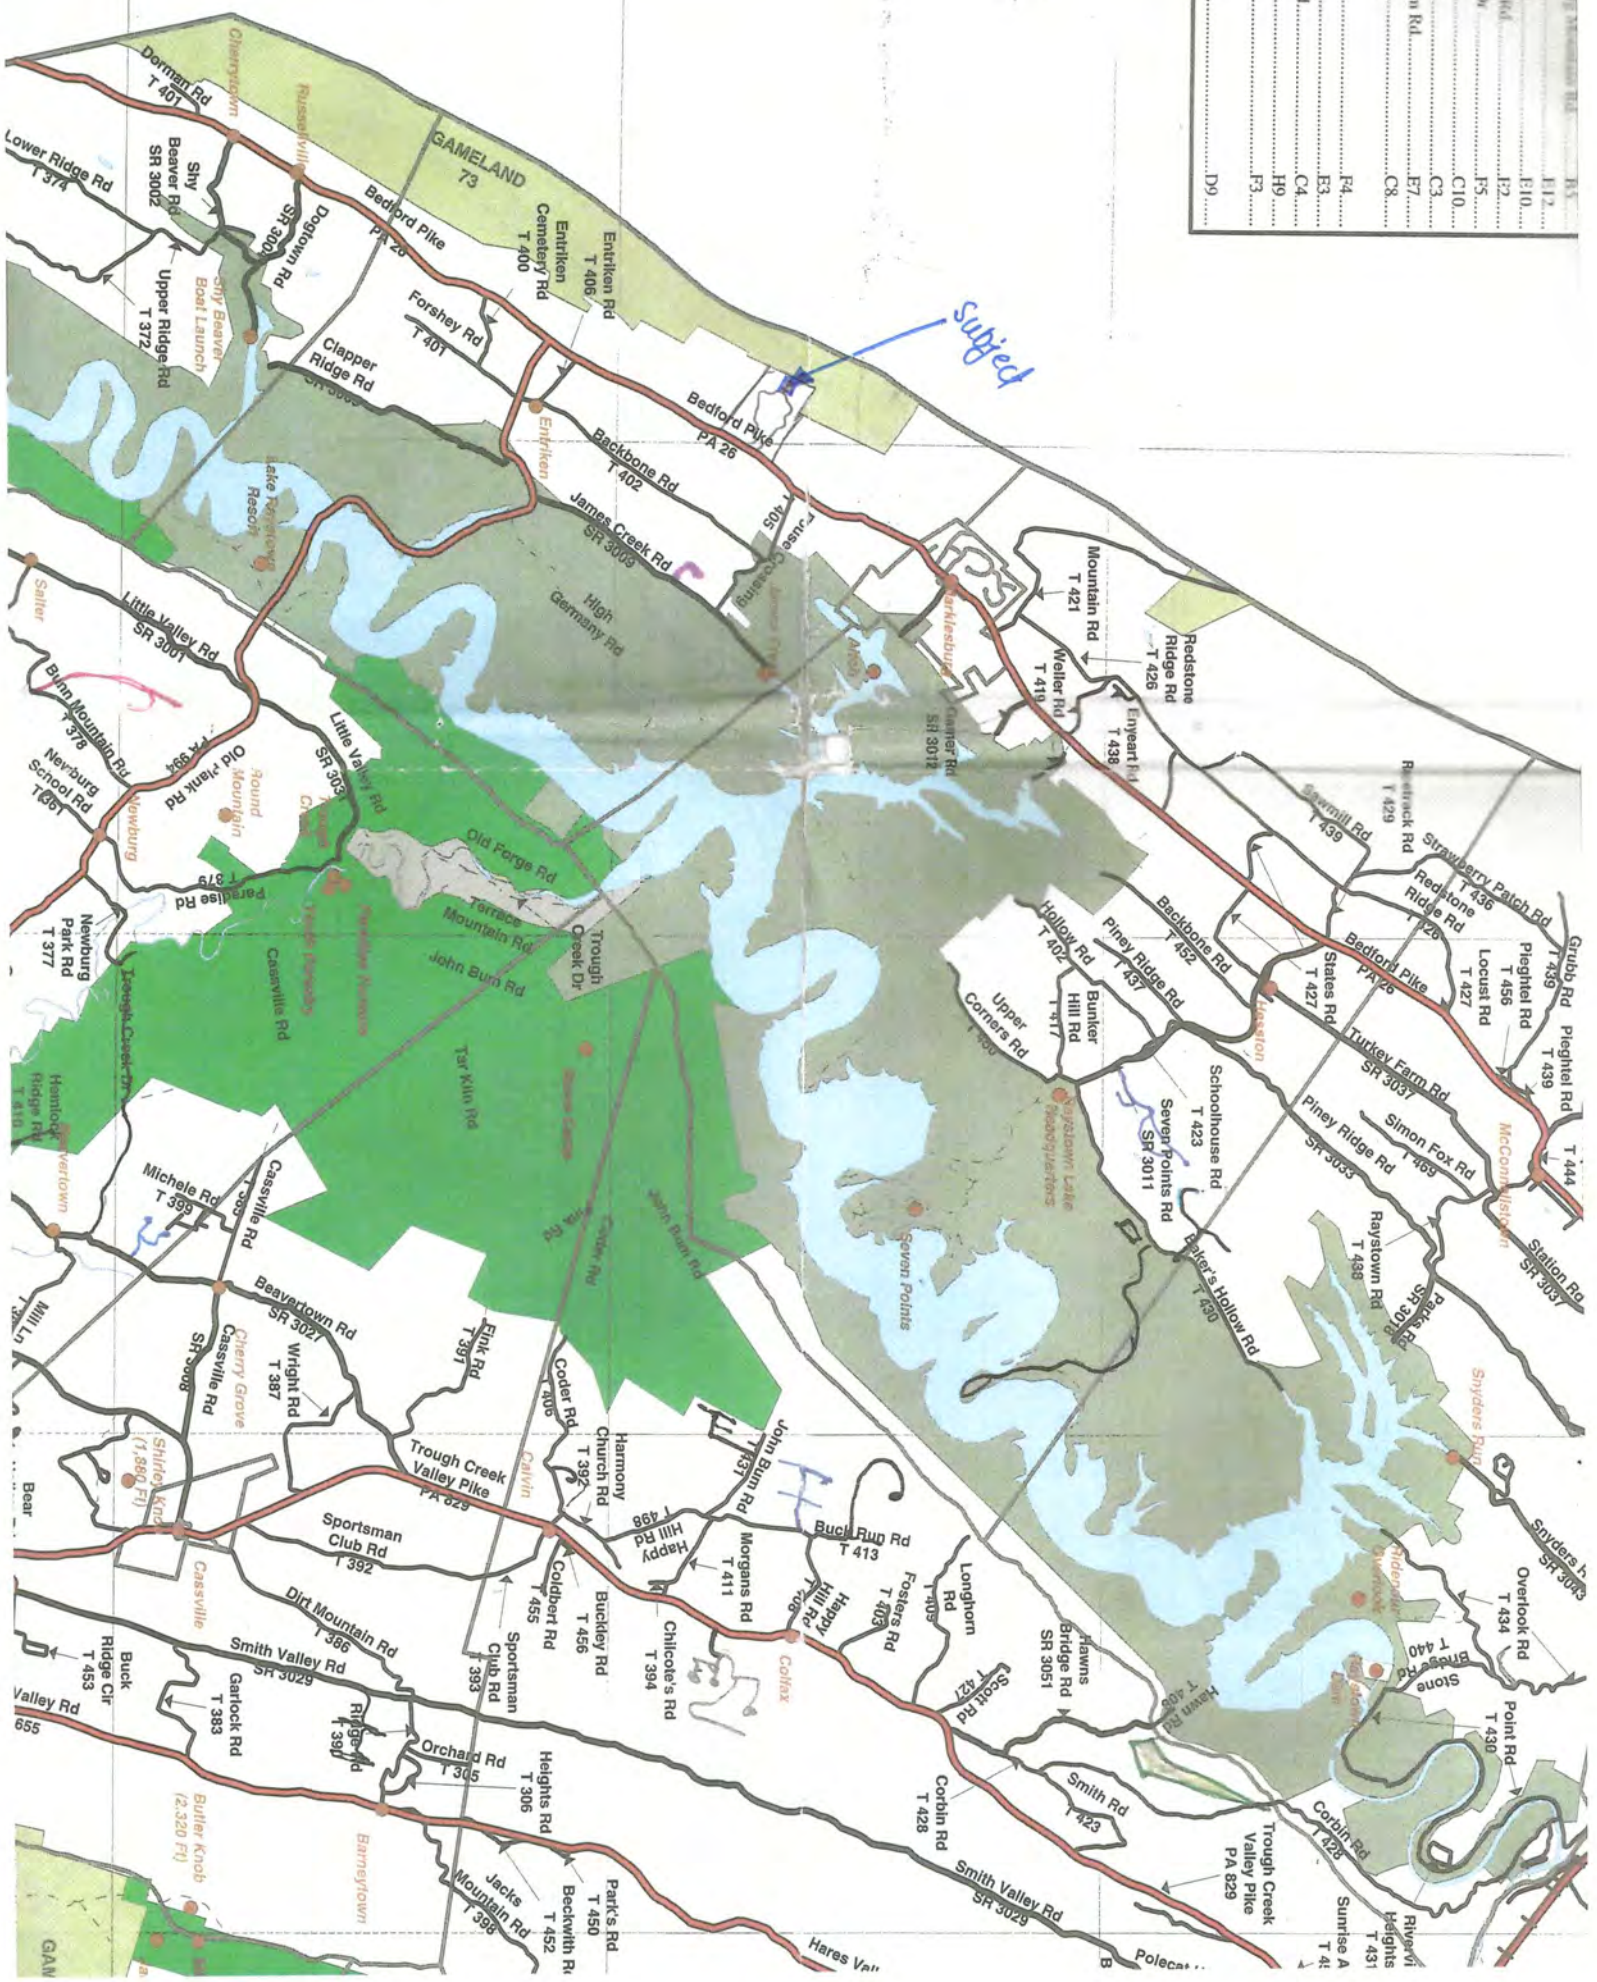

.....	E12
.....	E13
.....	E10
.....	E2
.....	E5
.....	C10
.....	C3
.....	E7
.....	C8
.....	F4
.....	E3
.....	C4
.....	H9
.....	F3
.....	D9

Subject

GAM

HUNTINGDON COUNTY
PENNSYLVANIA
PROPERTY MAP
24-03A

LEGEND

	PARCEL LINE
	PARCEL ID NUMBER
	ACREAGE
	LOT DIMENSIONS
	ADDRESS
	STRUCTURE INDICATOR
	HYDRO

PARCEL DATA 08-25-11 DIG DATA 06-14-11

0 100 200 300 Feet

*Lot dimensions are provided and may vary without notice.
THIS MAP IS PREPARED FOR THE PURPOSES OF REAL PROPERTY FOUND WITHIN THIS JURISDICTION AND IS COMPILED FROM RECORDS, DEEDS, PLATS AND OTHER RECORDS AND DATA. ERRORS OF THIS MAP ARE HEREBY NOTICED THAT THE APPLICABLE PUBLIC PROPERTY INFORMATION RIGHTS ACT DOES NOT APPLY TO THIS MAP. THE JURISDICTION AND MAPPING COMPANY ASSUME NO LEGAL RESPONSIBILITY FOR THE INFORMATION CONTAINED ON THIS MAP.

GeoPlex
D0718811 07130015

3001

24-03A-11

24-03A-12
2981

24-03A-10

3006

LINCOLN TWP

24-03A-13