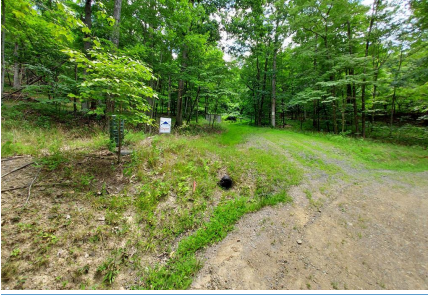

MLS #: L2816113A (Active) List Price: $89,900

0 Ridge Road Mt. Union, PA 17060

Apx Acreage: 24.32
Frontage Feet:
Depth Feet:

Unit #:
Area: Mt Union/Mapl
Region: Shirley
County: Huntingdon
Zoning: None
Flood Zone: No

Legal Description: dbv 2019/2270

Tax ID: 42-15-05.1

Total Taxes: 51.00

Tax Year: 2021

Special Assessment:

Assessed Value: 800

Property Features: Clean & Green, Steep, Mountain View, Wooded, Valley View, OK for Mobiles, On Public Road

ElemSchl:

Jr/Midl:

HighSchl: Mt Union JR/SR

Water Type: None

Sewer Type: None, Perc Test Not Done

Fuel Type: None

Instructions/Directions: 4 wheel drive recommended, From Mt Union take Hill Valley road to Ridge road. Take left onto Ridge Rd. Property on both side of the road after you crest the ridge and start down the other side. See sign 4 wheel drive recommended. Recently timbered.

Public Comments: 24 acres of all wooded hillside land. Accessed via township road. Recently timbered. Beautiful views over Aughwick Valley and Blacklog Mountain, Near two large tracts of State Game lands and the Standing Stone Trail, nearby.

Information Herein Deemed Reliable but Not Guaranteed

MLS #: L2816113A