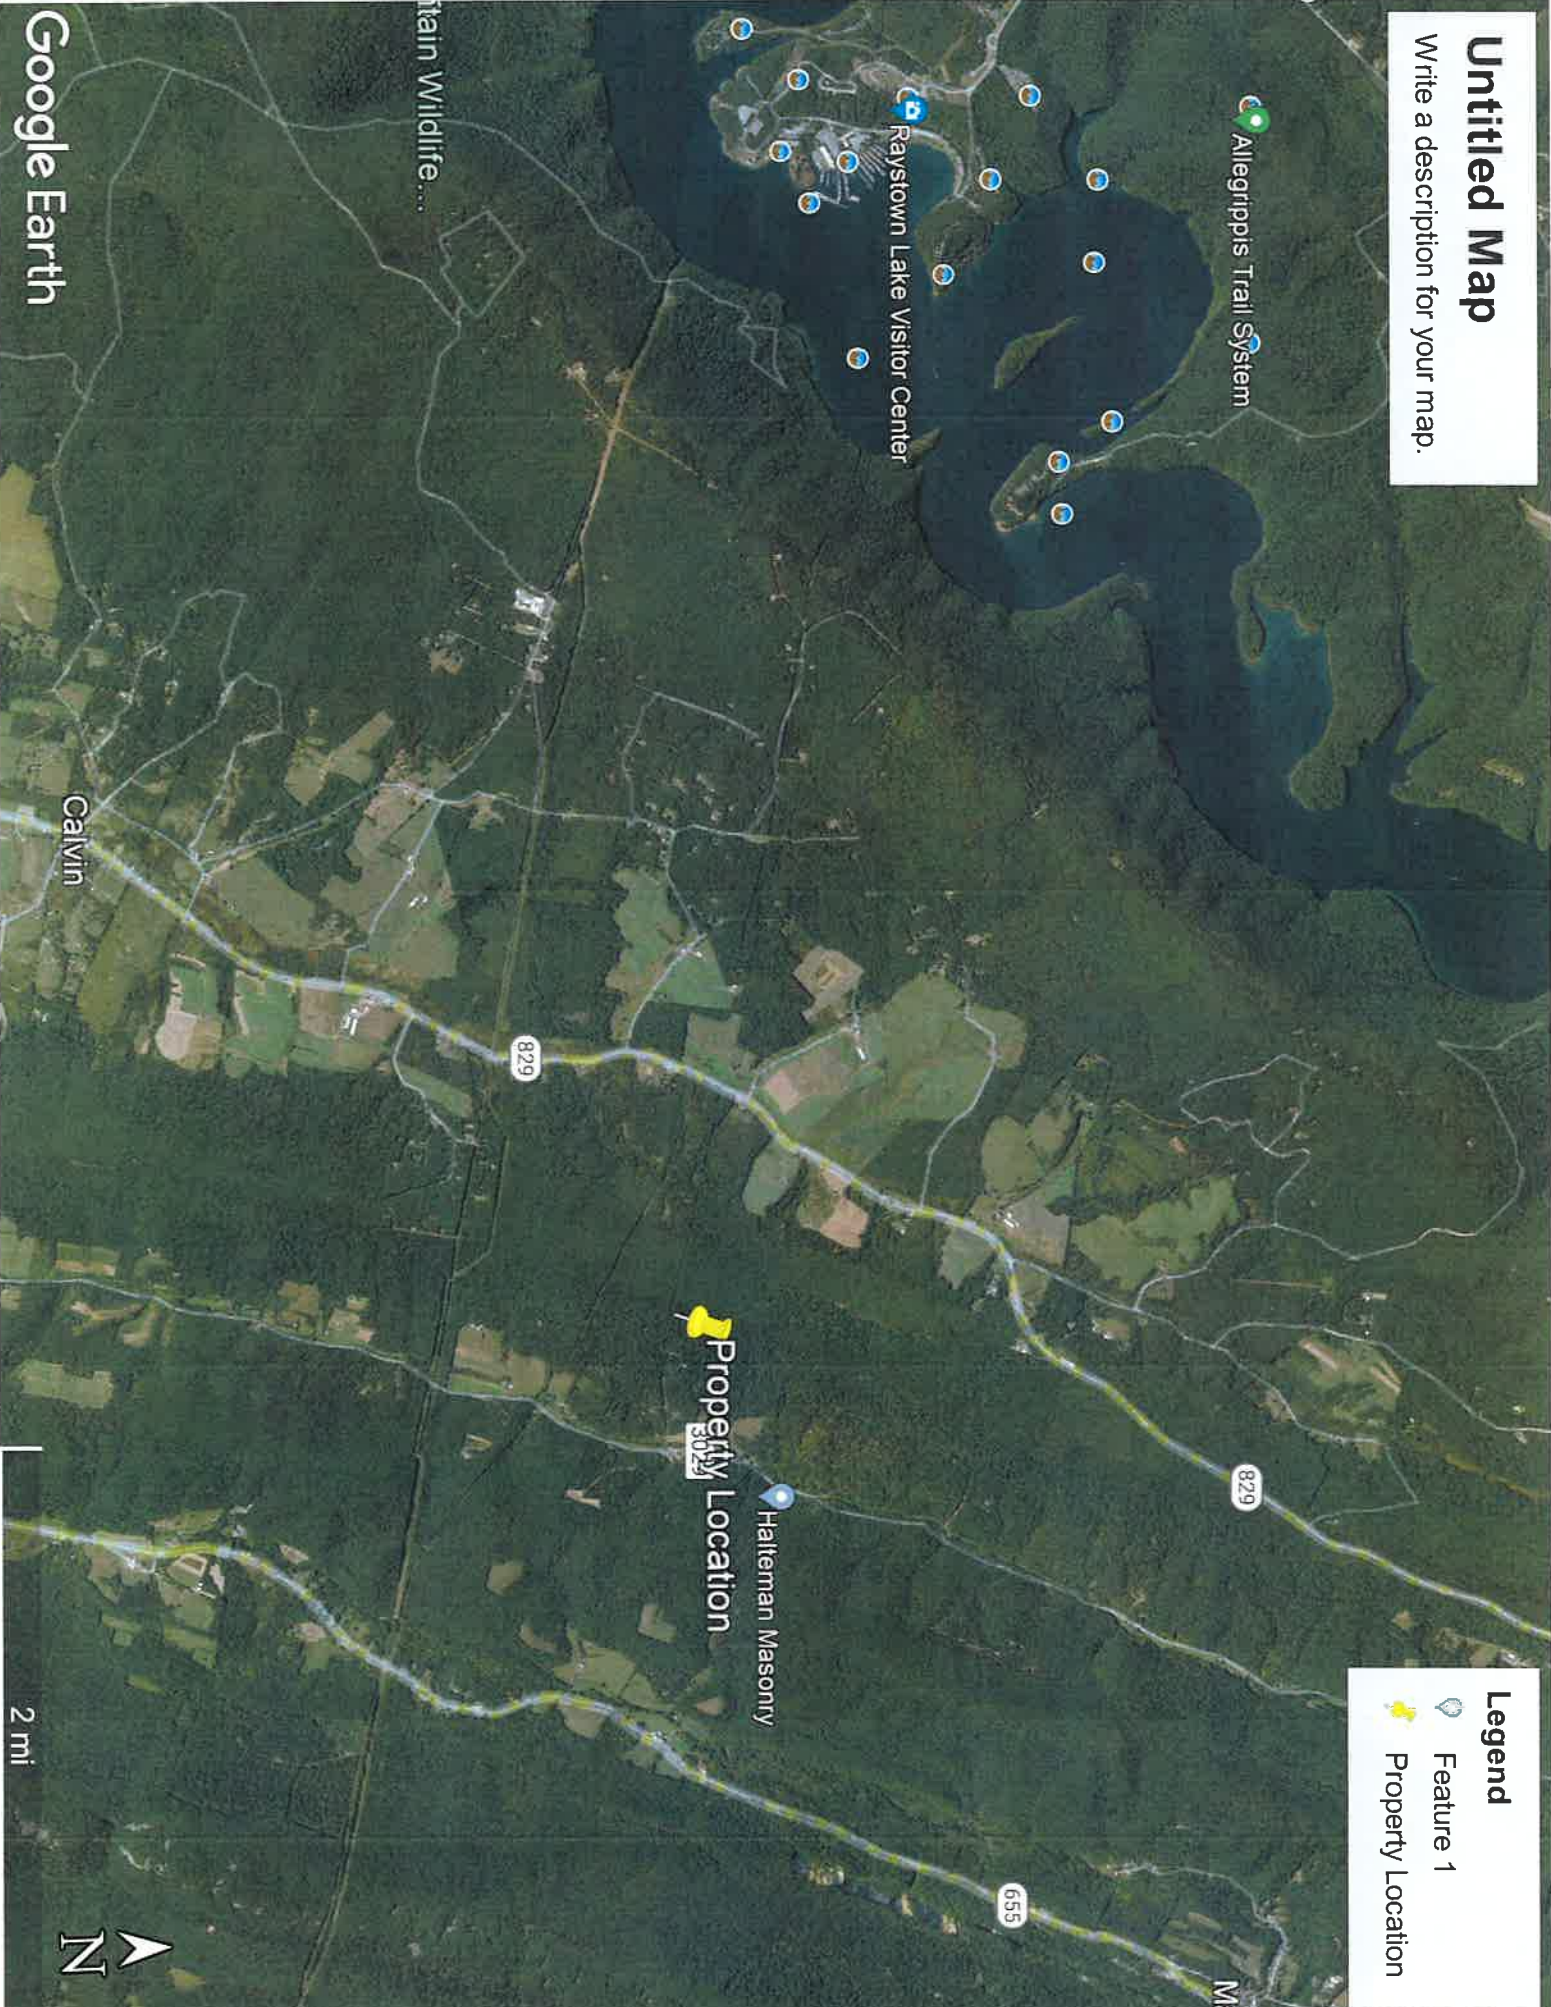

Untitled Map

Write a description for your map.

Legend

- Feature 1
- Property Location

Google Earth

tain Wildlife...

2 mi

TR 50-08-20.5

50-00-01-01

50-00-01-02

50-00-01-03

50-00-01-04

50-00-01-05

50-00-01-06

Pine Hill Dr.

50-00-01-07