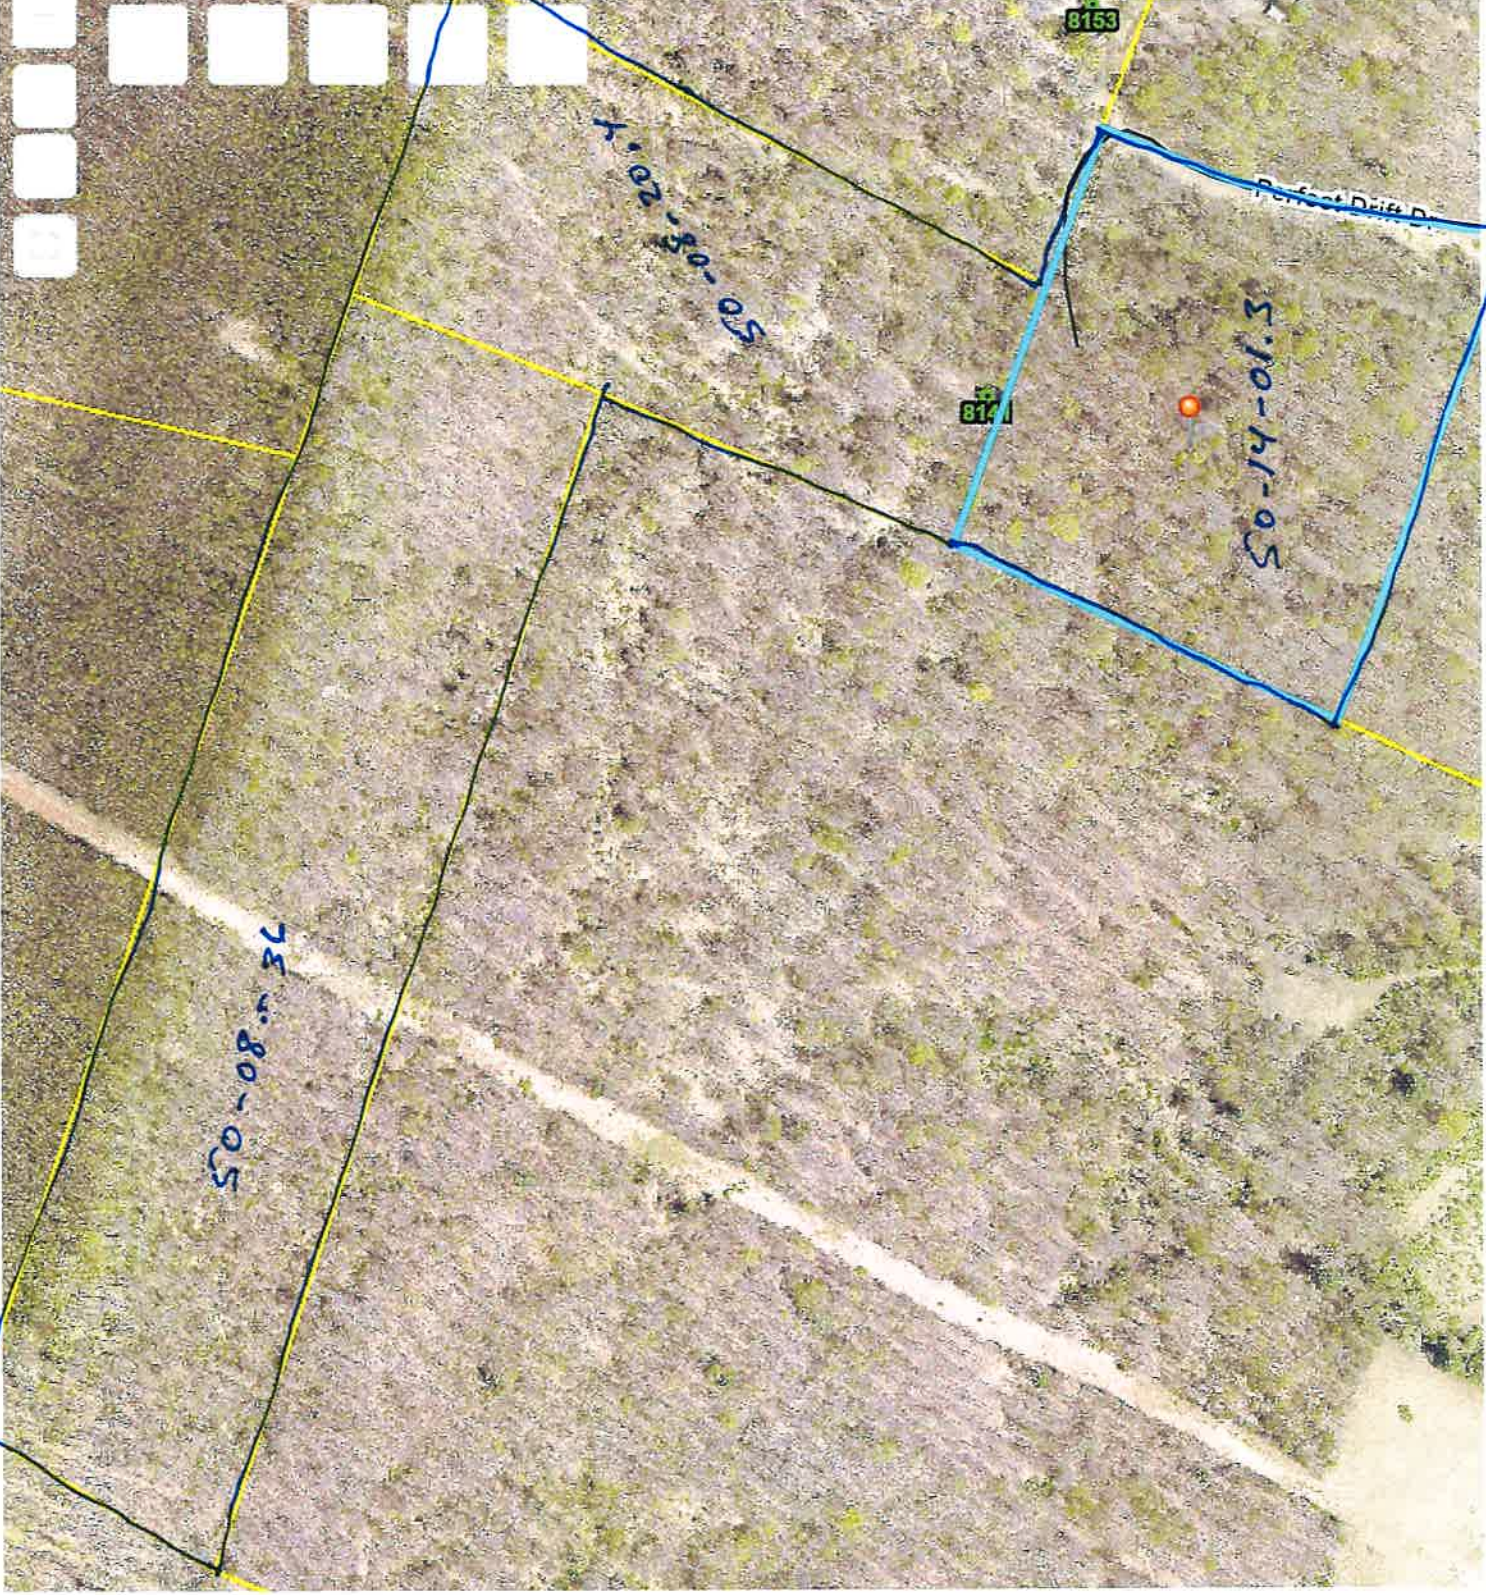

Property Location
8022

Halteman Masonry

829

6555

Ma

2 mi

Tax Parcel Viewer

Search addresses, ex: 238 Penn

Search Parcels

300ft