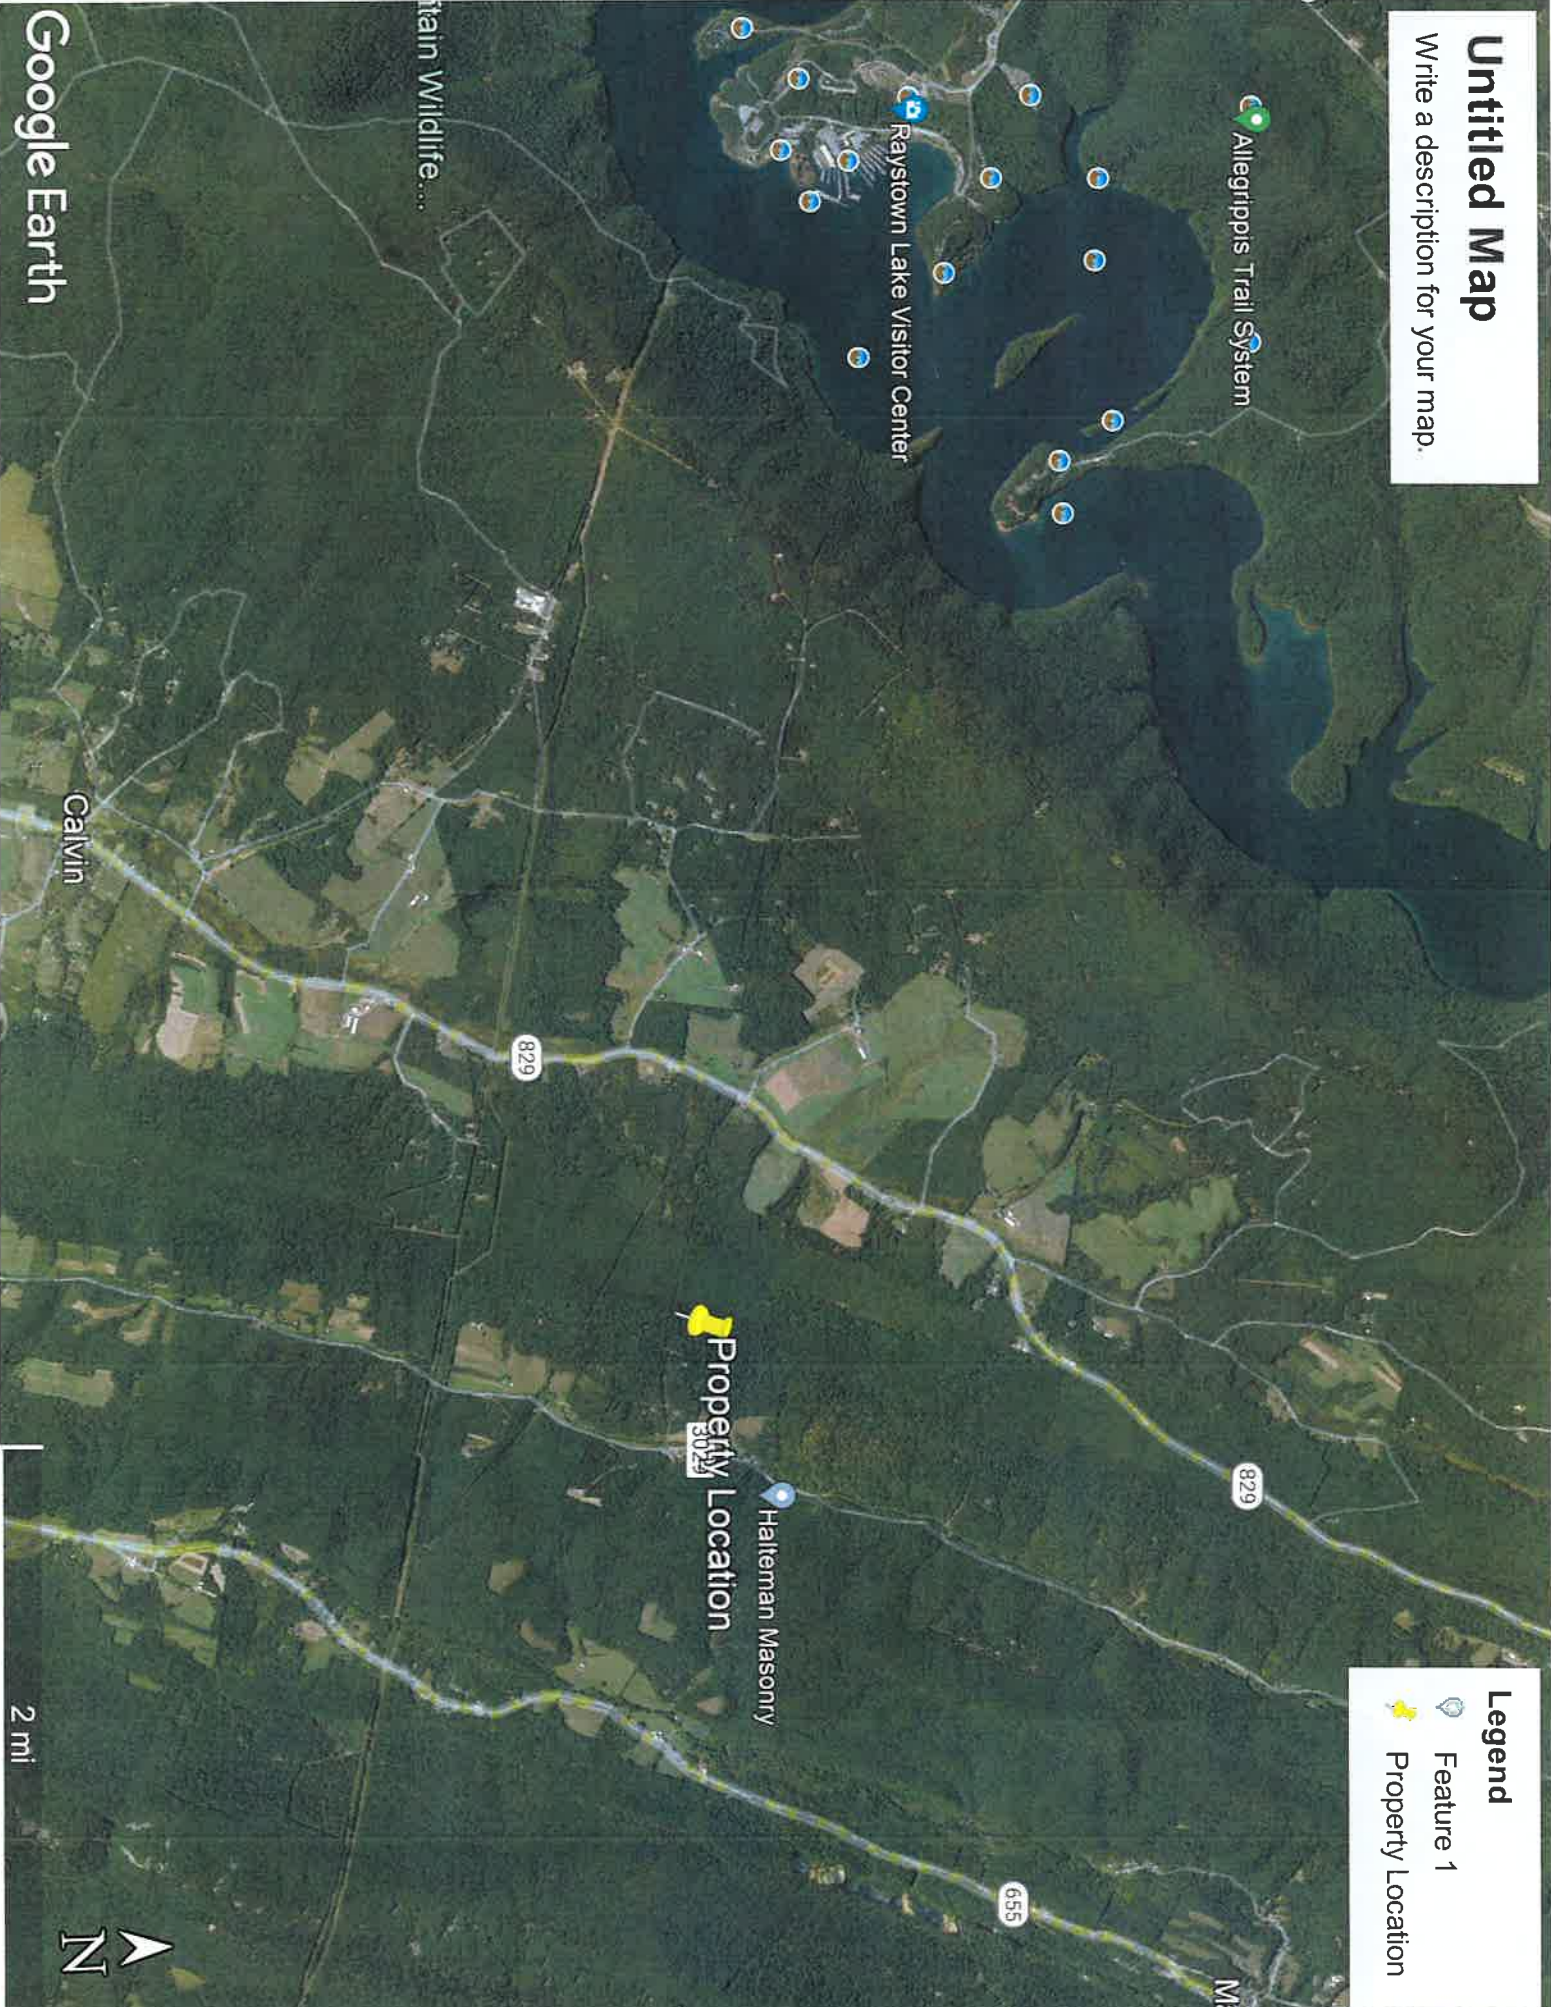

Untitled Map

Write a description for your map.

Legend

-  Feature 1
-  Property Location

Google Earth

tain Wildlife...

Calvin

829

Search Parcels

300ft