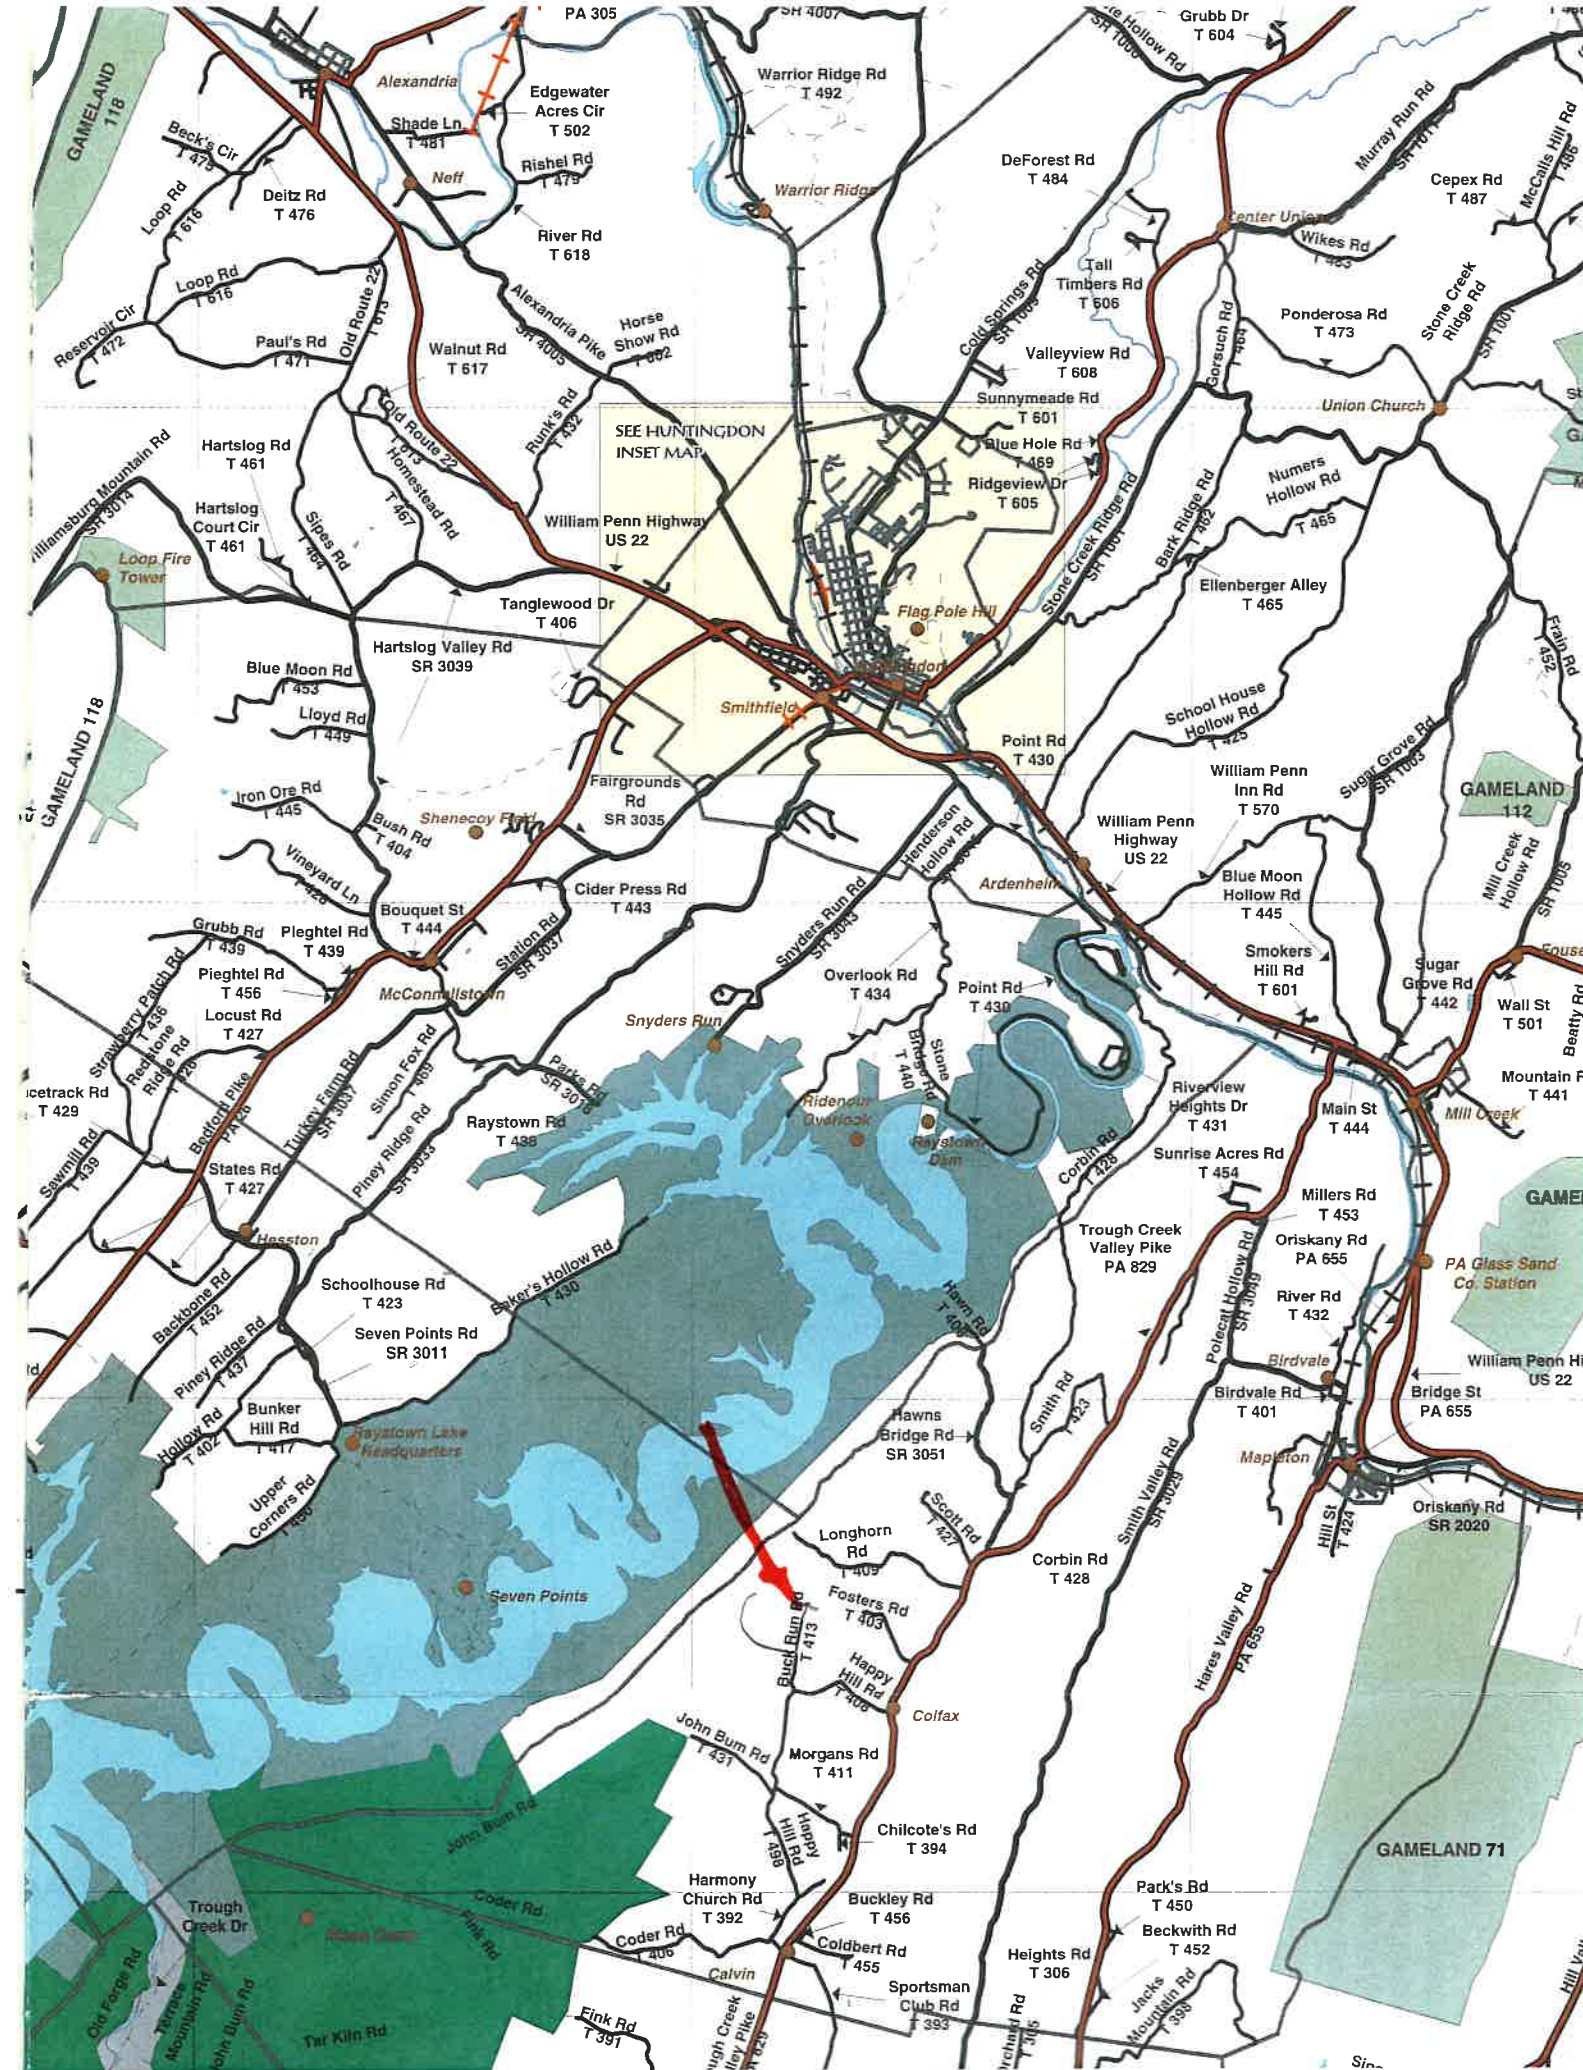

SEE HUNTINGDON
INSET MAP

Smithfield

Flag Pole Hill

Shenocoy Flk

Ridgely Overlook

Raystown Dam

Raystown Lake
Headquarters

Seven Points

PA Glass Sand
Co. Station

Trough Creek Dr

Harmony Church Rd

Heights Rd

Pack's Rd

Hill Valley

50-07A-01

50-07A-10

50-07A-20

50-07A-21

Dorham Rd

50-07A-23

50-07A-25

50-07A-27

50-07A-28

COMPLETED BY
OF THE TOWNSHIP