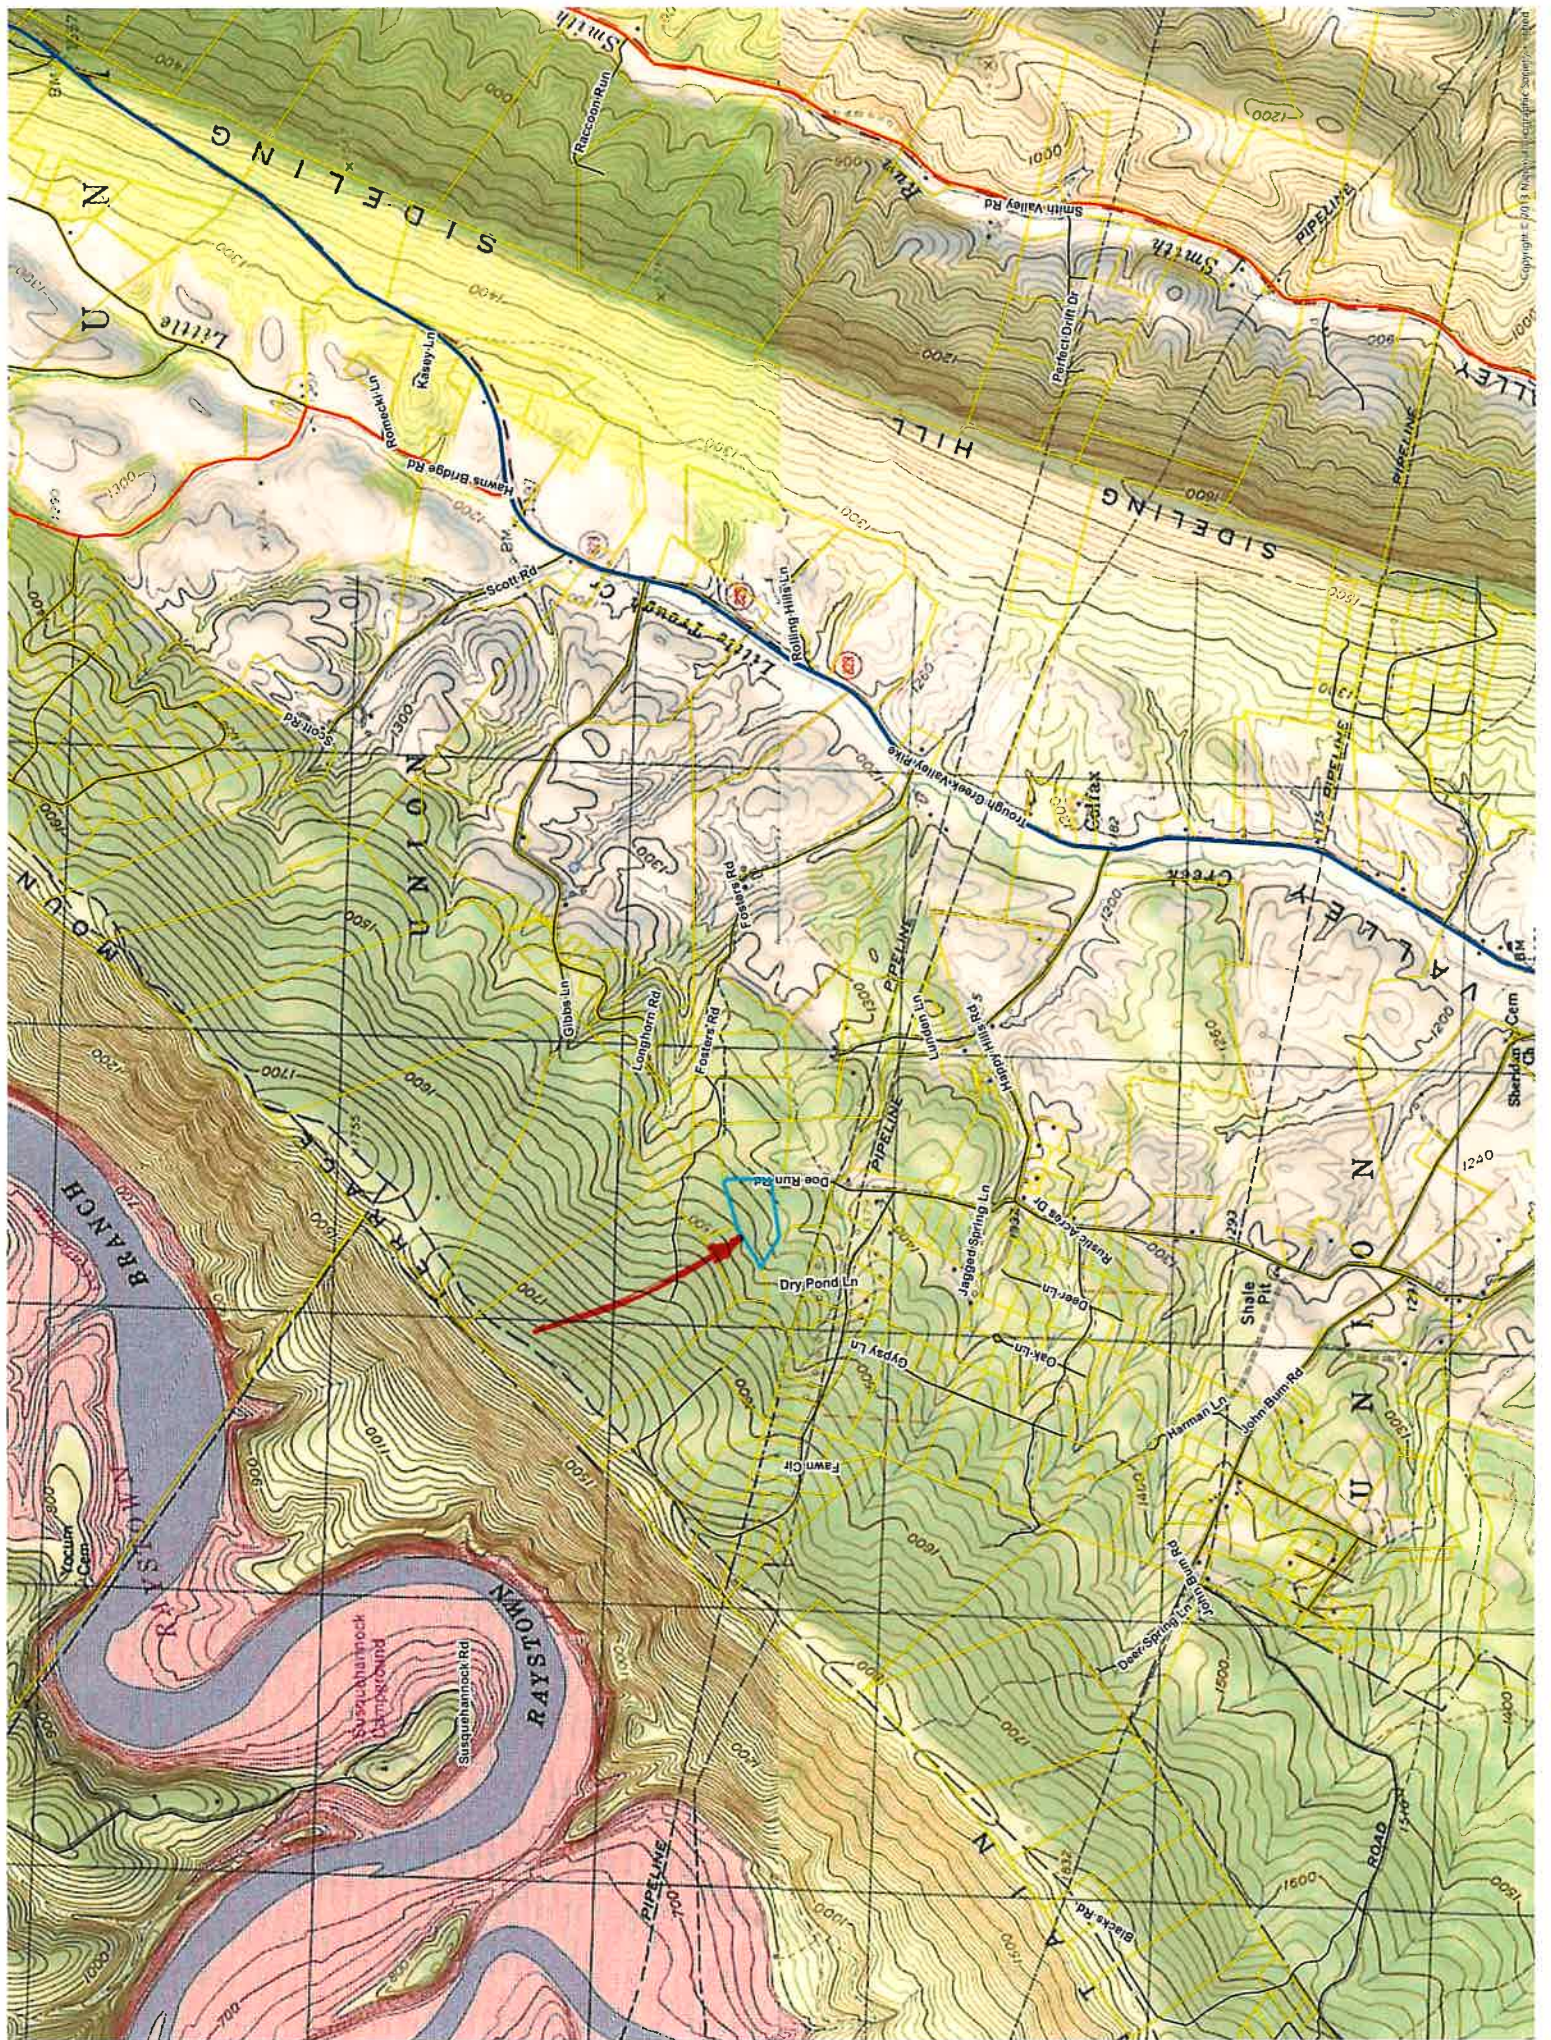

SEE HUNTINGDON
INSET MAP

Smithfield

Flag Pole Hill

Shenocoy Flk

Ridgely Overlook

Raystown Dam

Raystown Lake
Headquarters

Seven Points

PA Glass Sand
Co. Station

Trough Creek Dr

Harmony Church Rd

Heights Rd

Pack's Rd

Hill Valley

50-07A-01

50-07A-10

50-07A-20

50-07A-21

Dorham Rd

50-07A-23

50-07A-25

50-07A-27

50-07A-28

COMPLETED BY
OF THE TOWNSHIP

25
 Δ 20-41-29
 T 540.00
 R 2958.03
 P.C. 1068.24