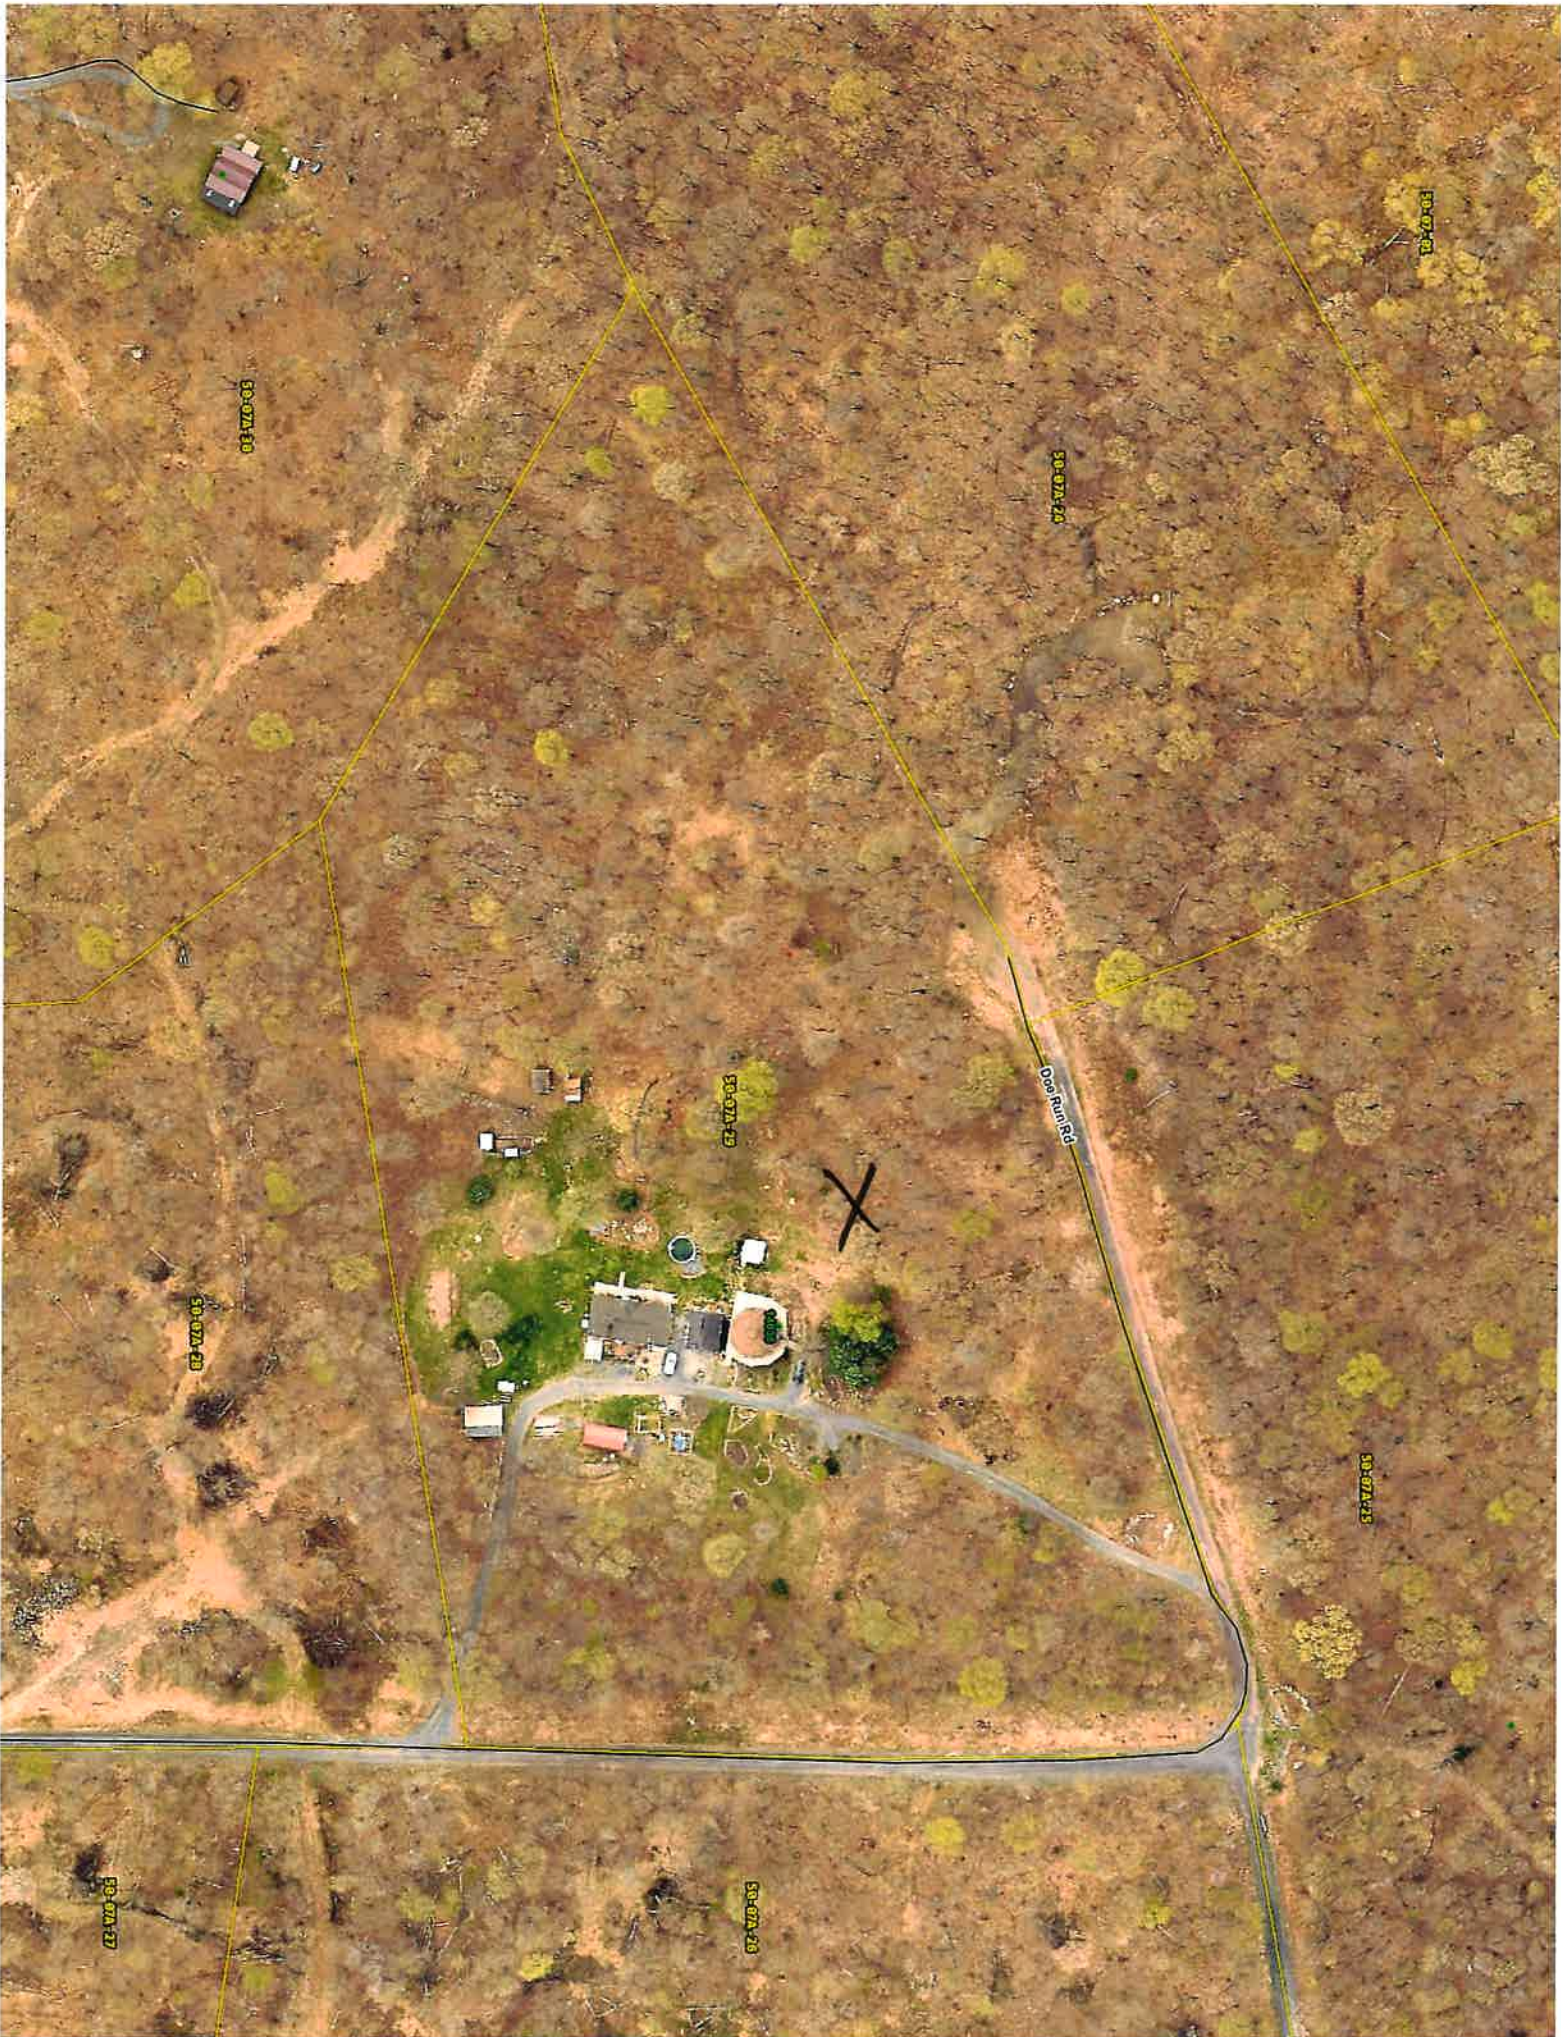

SEE HUNTINGDON
INSET MAP

Smithfield

Flag Pole Hill

Shenocoy Flk

Ridgely Overlook

Raystown Dam

Raystown Lake
Headquarters

Seven Points

PA Glass Sand
Co. Station

Trough Creek Dr

Harmony Church Rd

Heights Rd

Pack's Rd

Hill Valley

50-07A-01

50-07A-10

50-07A-20

50-07A-21

Dorham Rd

50-07A-23

50-07A-25

50-07A-27

50-07A-28

COMPLETED BY
OF THE TOWNSHIP