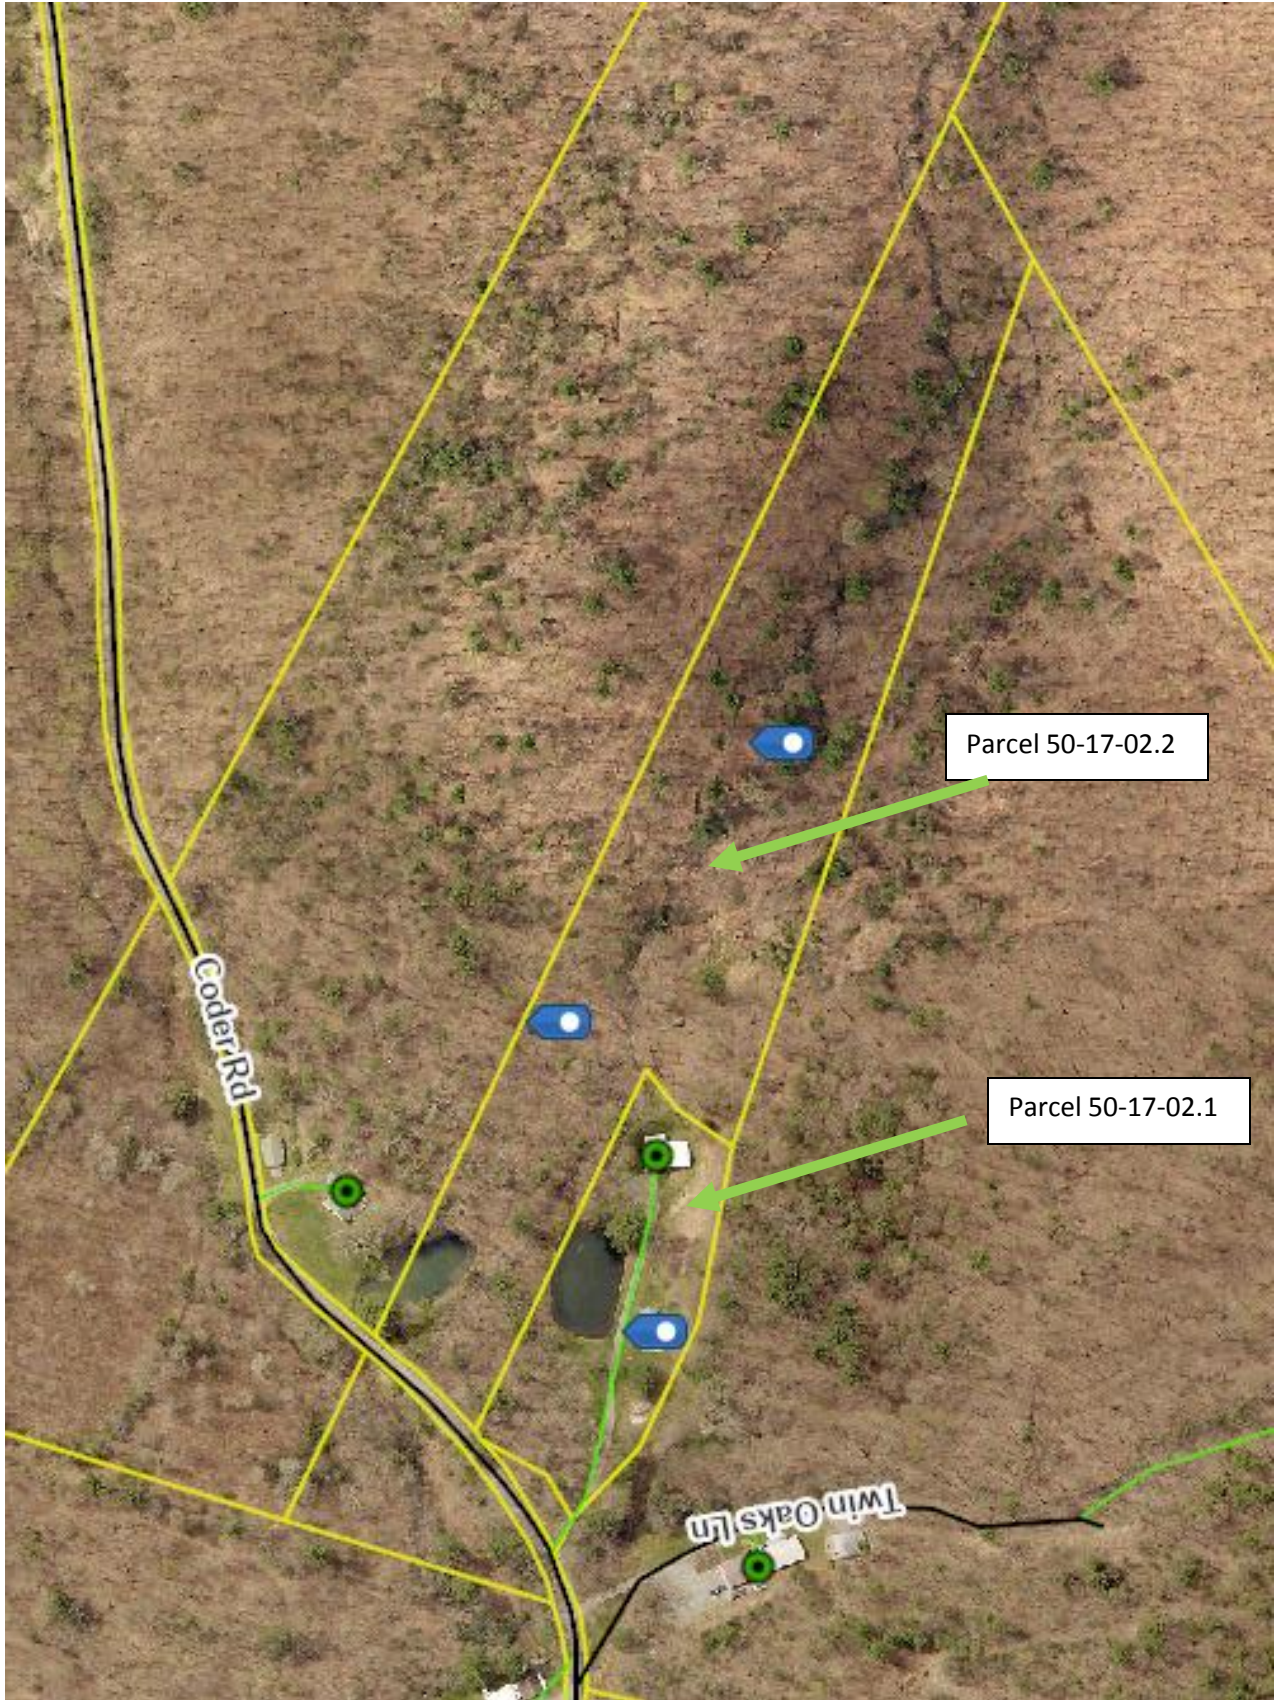

Property Location

Source: Esri, DigitalGlobe, GeoEye, Earthstar Geographics, CNES/Airbus DS, USDA, USGS, AeroGRID, IGN, and the GIS User Community

Parcel 50-17-02.2

Parcel 50-17-02.1

Coder Road, Property Location

Raystown Lake

- Legend**
- Calvin
 - 🏰 Harmony First Church of God
 - 🏠 Horse Knob on Terrace Mountain
 - 📷 Huntingdon County Visitors Bureau
 - 📍 Lincoln Farms
 - 🏝️ Marty's Island
 - 📍 Property Location
 - 🚤 Seven Points Marina
 - 🏠 Terrace Mountain Alpaccas
 - 🌿 Terrace Mountain Wildlife Management Area

Property Location 829

Calvin

Google Earth

©2020 Google

1 mi