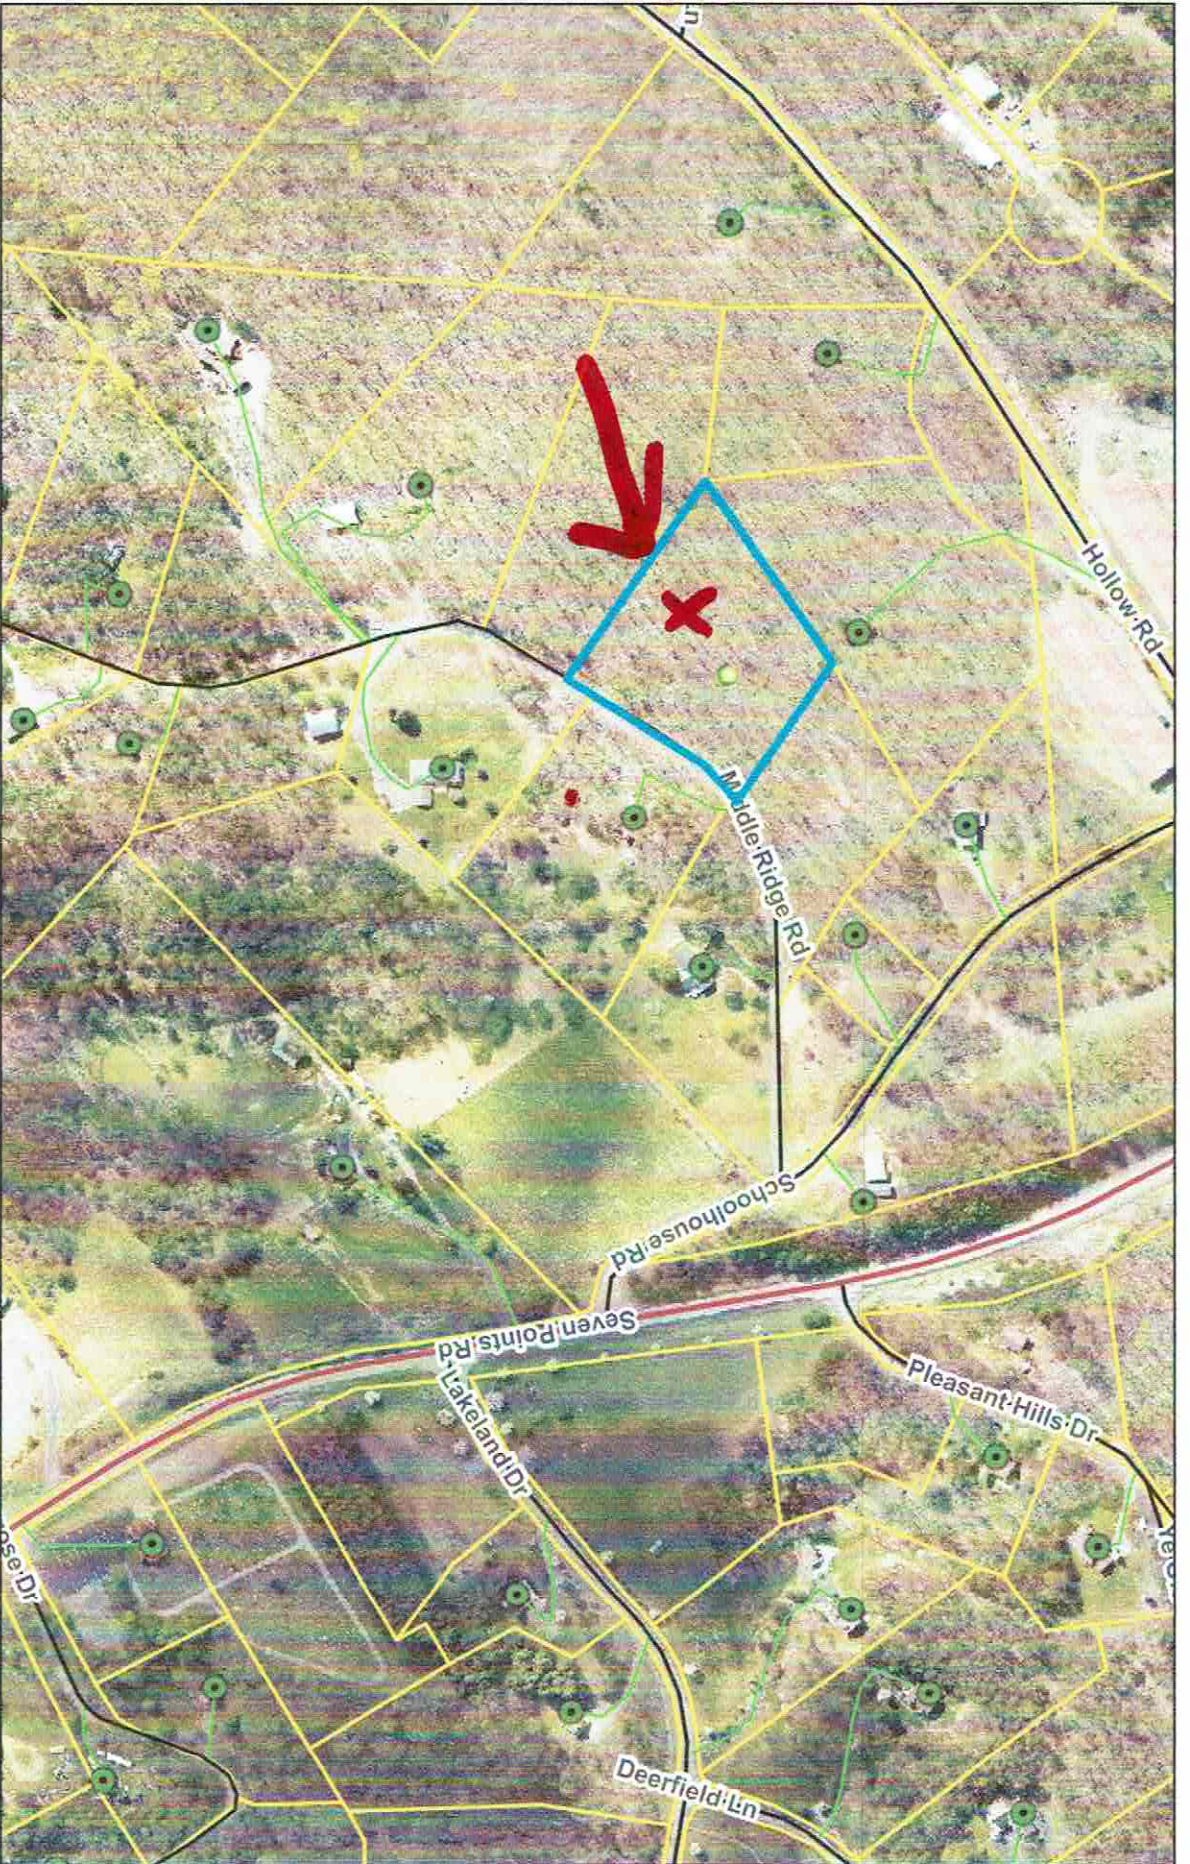

MIDDLE RIDGE ROAD LOT

7/12/2020, 6:20:07 PM

Addressed Structures

Roads

State

Tax Parcels

Access Lines

MIDDLE RIDGE ROAD OVERVIEW

7/12/2020, 6:25:41 PM

- Roads
- Federal
- State
- County Line

1:72,224

Source: Esri, Maxar, GeoEye, Earthstar Geographics, CNES/Airbus DS,

Web AppBuilder for ArcGIS
 USDA FSA, Earthstar Geographics |