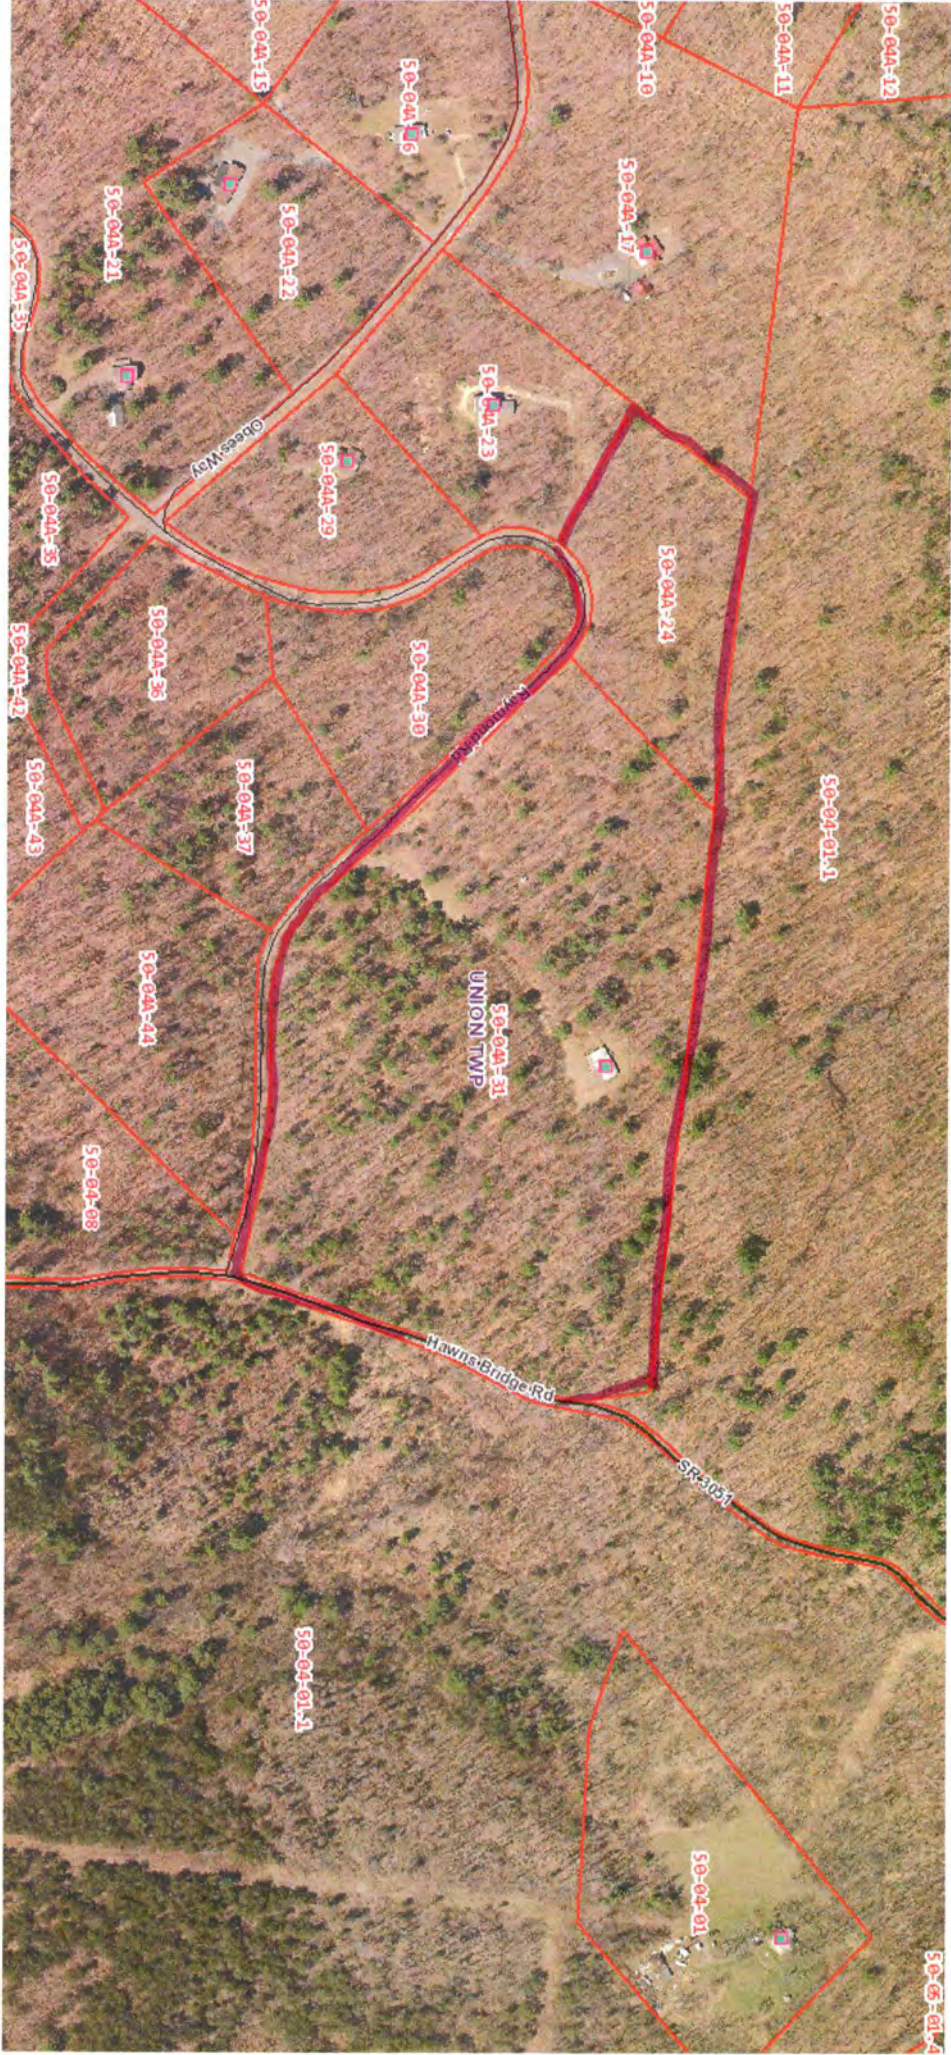

Trough Creek Valley pike

829

Saw Mill Camp Ln

N

1994

© 2016 Google
Imagery Date: 9/23/2015

40°23'35.46" N 78°00'07.50" W elev 1302 ft eye alt 12913 ft

Google earth

SOLD

Lot No. 18
4.17 Acres

SOLD

Lot No. 23
3.81 Acres

SOLD

Lot No. 24
3.72 Acres

SOLD

Lot No. 29
2.79 Acres

SOLD

SOLD

Lot No. 30
3.24 Acres

Lot No. 31
3.87 Acres

SOLD

Lot No. 32
2.38 Acres

SOLD

Lot No. 36
2.85 Acres

SOLD

SOLD

Lot No. 37
3.48 Acres

Lot No. 45
3.36 Acres

SOLD

Lot No. 46
4.18 Acres

SOLD

Lot No. 44
4.93 Acres