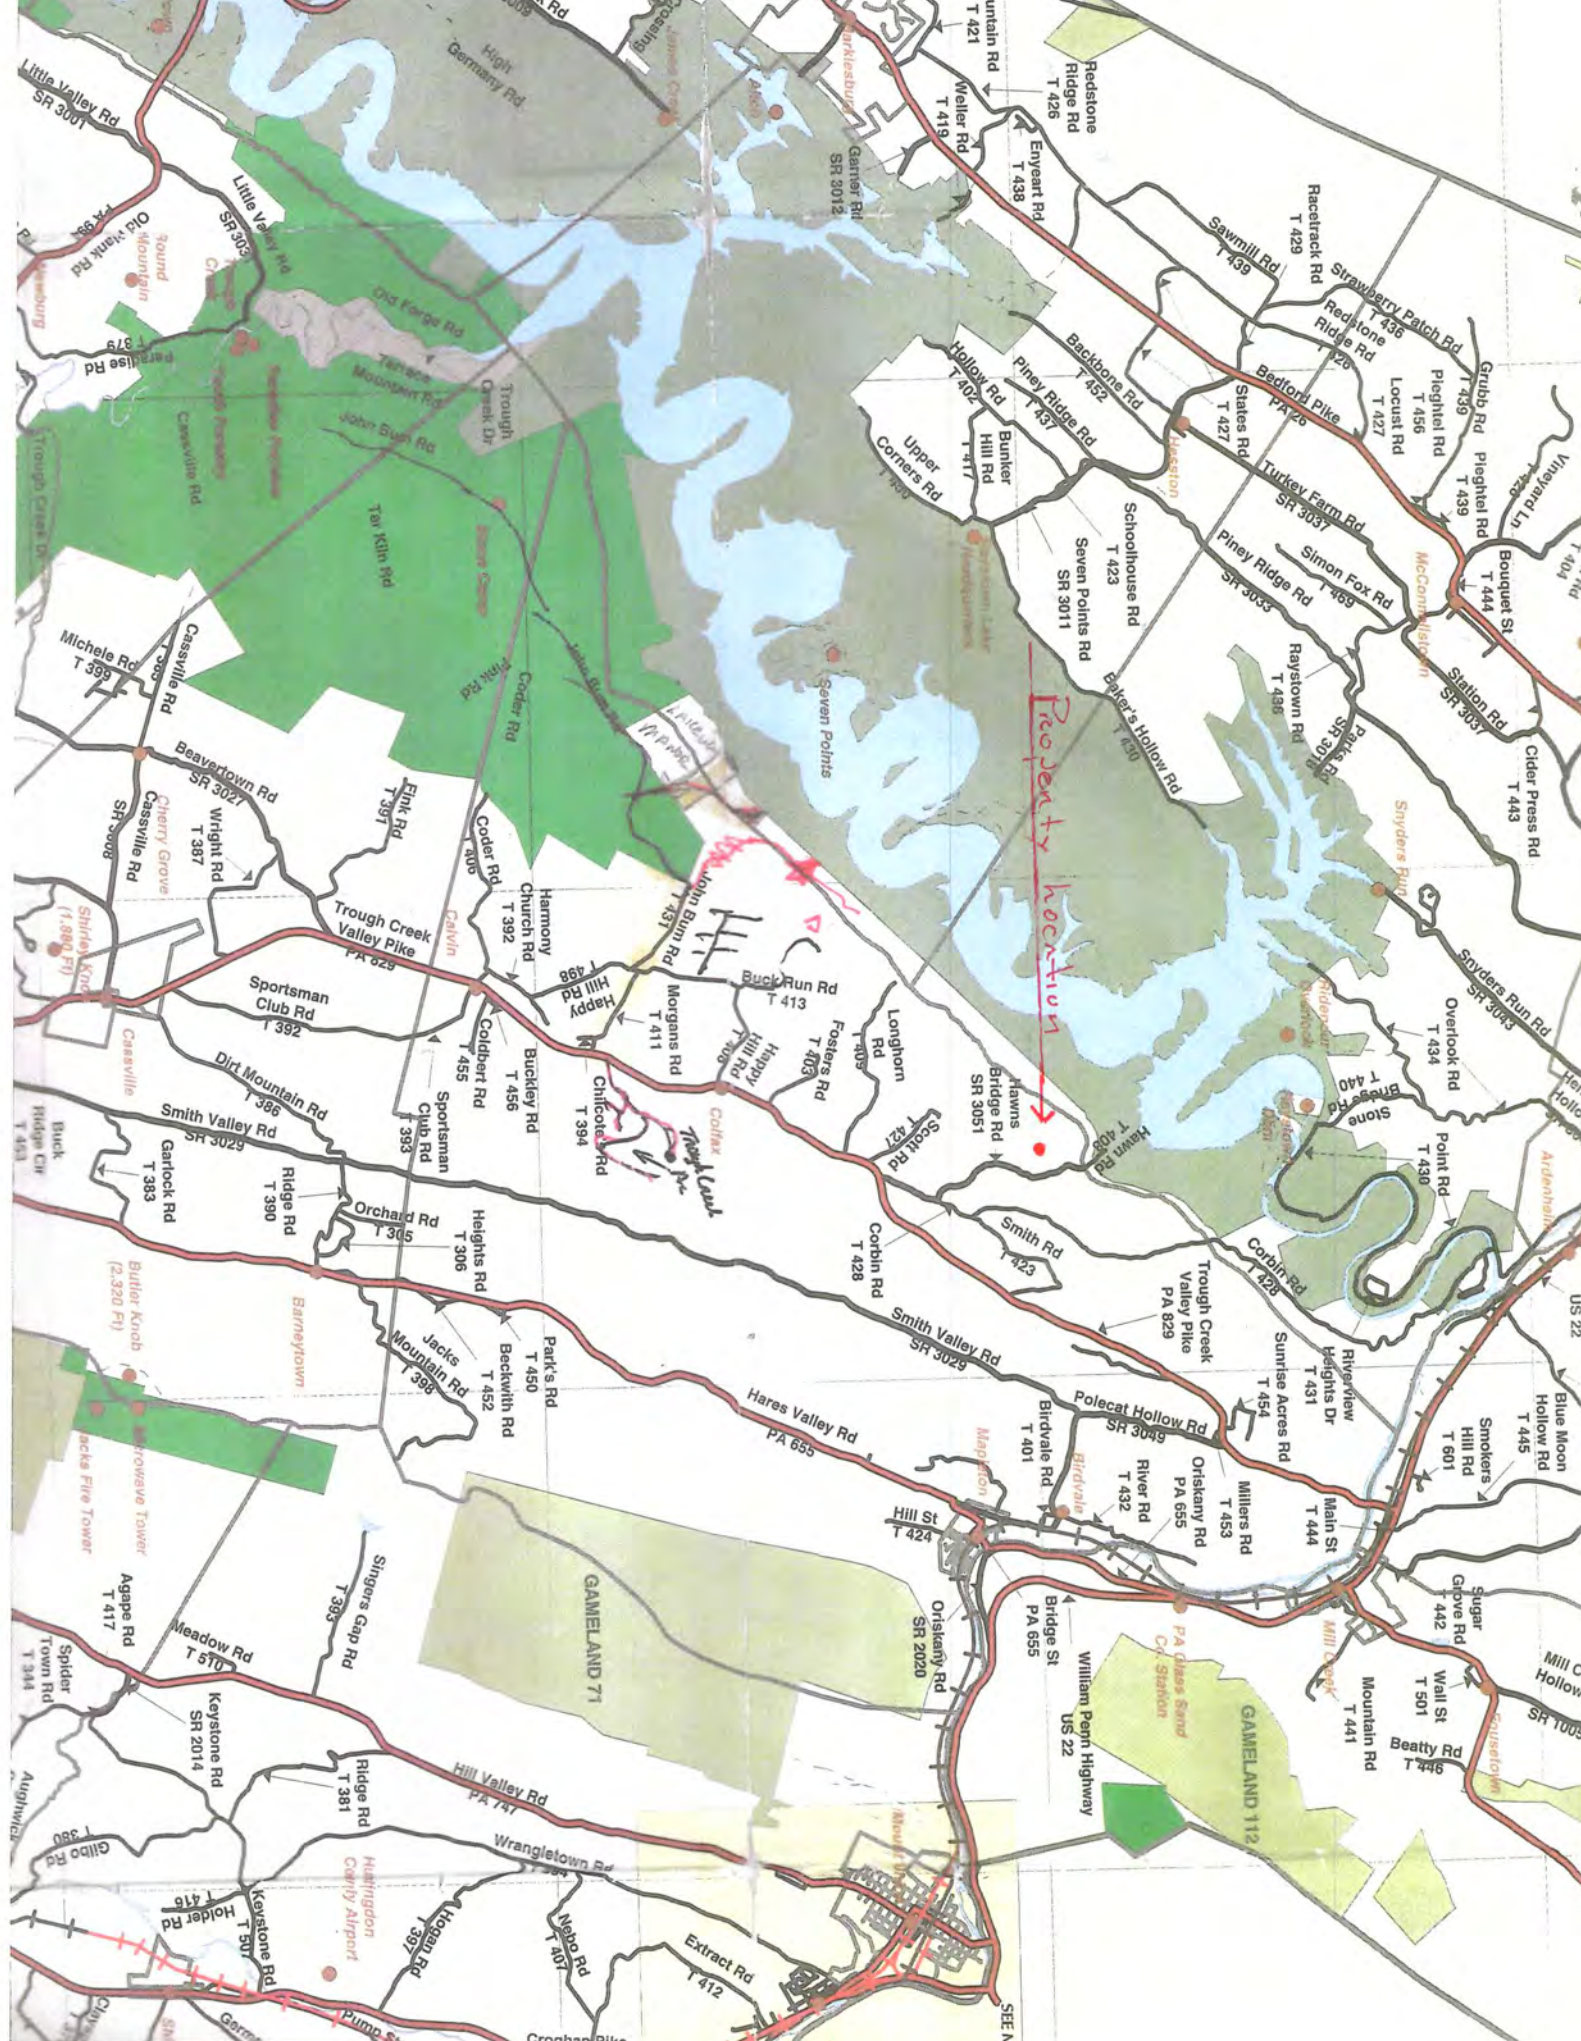

Property location

GAMELAND 71

GAMELAND 112

Property location

GAMELAND 71

GAMELAND 112

Old Hawk Rd

Property Location

SOLD

Lot No. 18
4.17 Acres

SOLD

Lot No. 23
3.81 Acres

SOLD

Lot No. 24
3.72 Acres

SOLD

Lot No. 29
2.79 Acres

SOLD

SOLD

Lot No. 37
3.48 Acres

Lot No. 45
3.36 Acres

SOLD

Lot No. 46
4.18 Acres

SOLD

Lot No. 44
4.93 Acres

SOLD

Lot No. 47
4.36 Acres

SOLD

Goldwater

Pumpwood

R. 31110