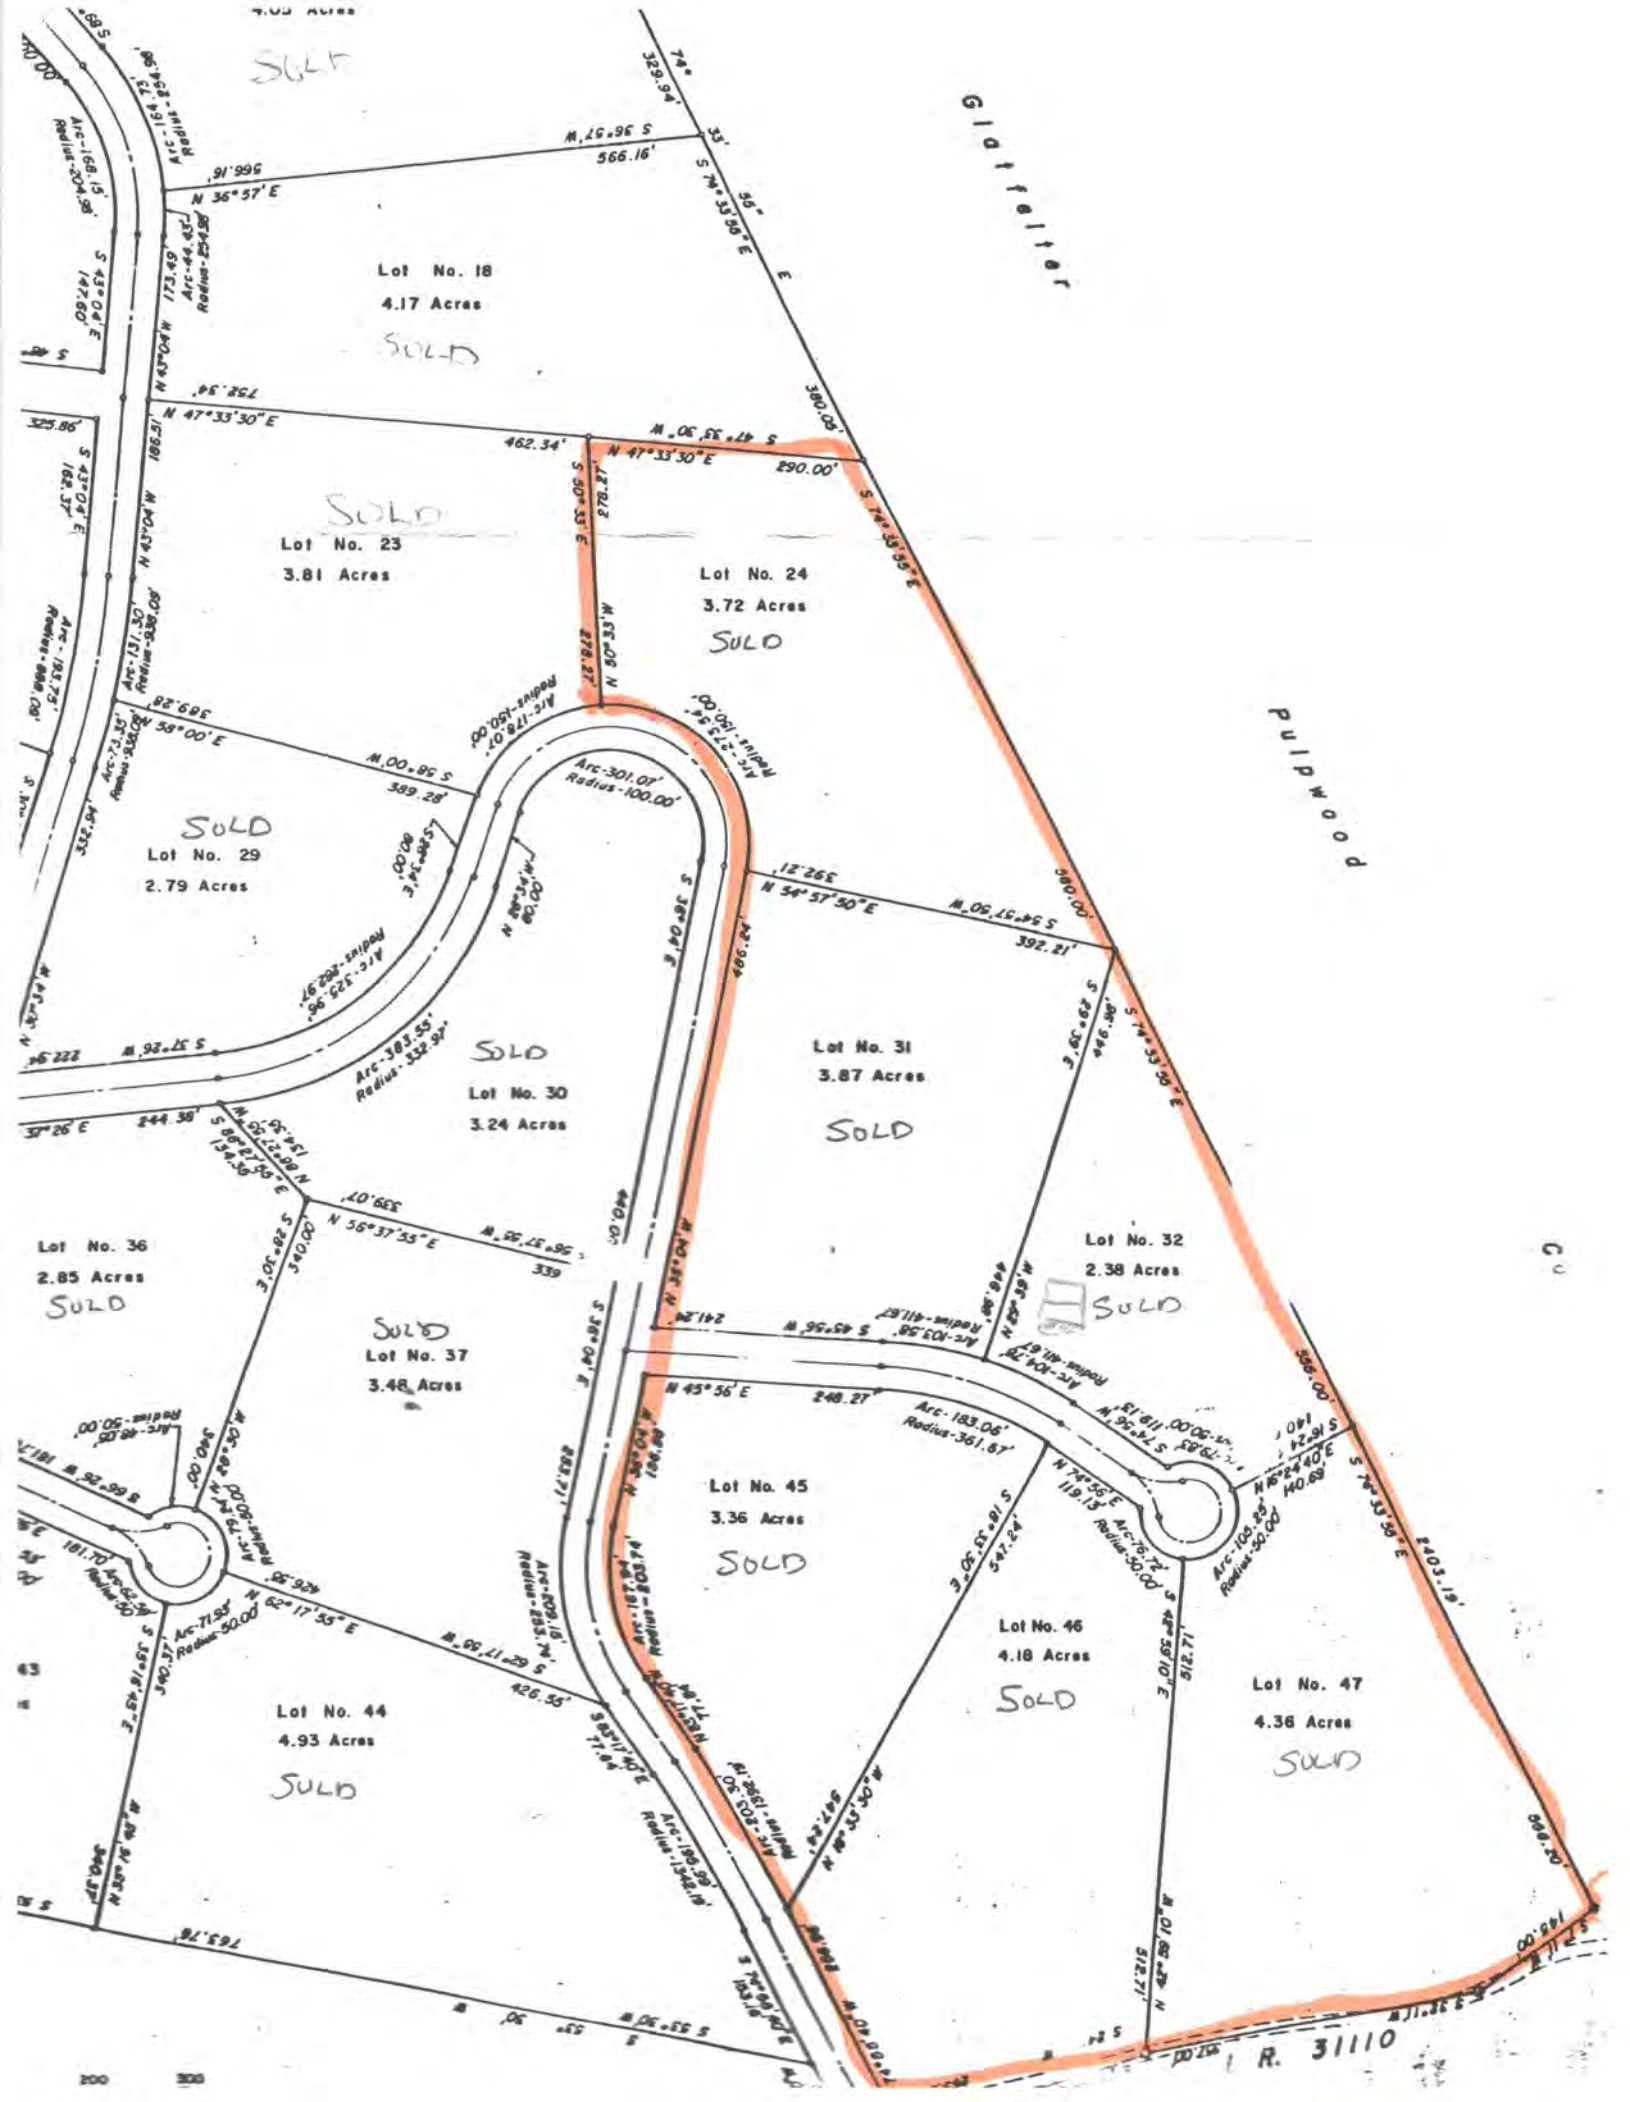

Trough Creek Valley pike

829

Saw Mill Camp Ln

N

1994

© 2016 Google
Imagery Date: 9/23/2015

40°23'35.46" N 78°00'07.50" W elev 1302 ft eye alt 12913 ft

Google earth

SOLD

Lot No. 18
4.17 Acres

SOLD

Lot No. 23
3.81 Acres

SOLD

Lot No. 24
3.72 Acres

SOLD

Lot No. 29
2.79 Acres

SOLD

SOLD

Lot No. 30
3.24 Acres

Lot No. 31
3.87 Acres

SOLD

Lot No. 32
2.38 Acres

SOLD

Lot No. 36
2.85 Acres

SOLD

SOLD

Lot No. 37
3.48 Acres

Lot No. 45
3.36 Acres

SOLD

Lot No. 46
4.18 Acres

SOLD

Lot No. 44
4.93 Acres