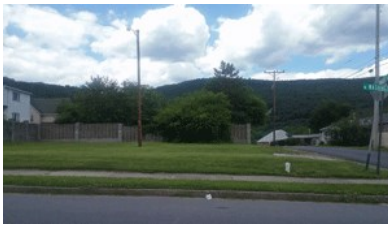

MLS #: L2814047A (Active) List Price: $11,900

0 N, Washington & Small Streets Mt. Union, PA 17058

Apx Acreage: 0.19
Frontage Feet: 80
Depth Feet: 100

Unit #:
Area: Mt Union/Mapl
Region: 2nd Wd Mt U
County: Huntingdon
Zoning: Residential
Flood Zone: No

Legal Description: dbv 539-124

Tax ID: 32-02-17

Total Taxes: 127.00

Tax Year: 2017

Special Assessment: no

Assessed Value: 1600

Property Features: Electric To Property, Year Round Access, On Paved Road, On Public Road

ElemSchl:

Jr/Midl:

HighSchl: Mt Union JR/SR

Water Type: City Water

Sewer Type: City

Fuel Type: None

Instructions/Directions:

Public Comments: Open gently sloping to level lot corner lot in Mt Union. City water and sewer available. Approximately 80x100 ft. Zoned R3. Framed on 2 sides by beautiful block wall.

Information Herein Deemed Reliable but Not Guaranteed

MLS #: L2814047A