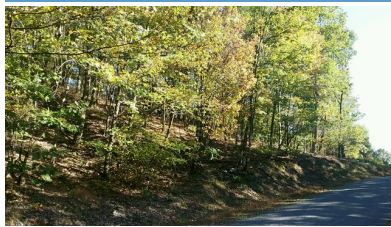

MLS #: L2814156A (Active) List Price: $16,500

0 Shirley Knob Road Cassville, PA 16623

Apx Acreage: 2.88
Frontage Feet:
Depth Feet:

Unit #:
Area: Trough Creek
Region: Cass
County: Huntingdon
Zoning: None
Flood Zone: No

Legal Description: dbv 326-107

Tax ID: 07-10a-24

Total Taxes: 170.00

Tax Year: 2017

Special Assessment: no

Assessed Value: 2800

Property Features: Deed Restrictions, Electric To Property, Steep, Mountain View, Wooded, Year Round Access, On Public Road, Protective Covenants

ElemSchl:

Jr/Midl:

HighSchl: Southern JR/SR

Water Type: None

Sewer Type: None

Fuel Type: None

Instructions/Directions: From Cassville take Cooks Rd about 1 mile turn left onto Shirley Knob Road, lot is at the top of the mountain.

Public Comments: Fantastic top of the mountain views from this all wooded 2.88 acre lot. Located in the Mt Shirley development. Frontage on township road.

Information Herein Deemed Reliable but Not Guaranteed

MLS #: L2814156A