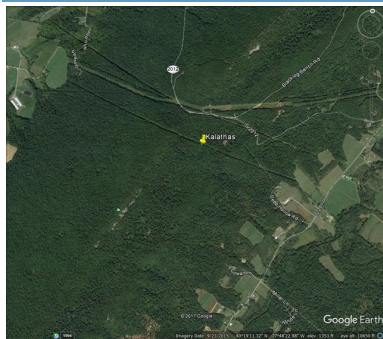

MLS #: L2814124A (Active) List Price: $173,700

0 0 Blacklog Mt. Road Mt. Union, PA 17066

Apx Acreage: 86.87
Frontage Feet:
Depth Feet:

Unit #:
Area: Mt Union/Mapl
Region: Shirley
County: Huntingdon
Zoning: None
Flood Zone: No

Legal Description: DB 806/706

Tax ID: 42-17-07.5

Total Taxes: 1093.86

Tax Year: 2017

Special Assessment:

Assessed Value: 17360

Property Features: ADJ State Land, Steep, Mountain View, Wooded, Secluded

ElemSchl:

Jr/Midl:

HighSchl: Mt Union JR/SR

Water Type: None
Sewer Type: None
Fuel Type: None

Instructions/Directions: From Mt. Union, Rt 522 South, Take the 1st left onto Beacon Lodge Rd/PA-103. Go 3.43 miles. Turn right onto Germany Valley Rd. 0.27 miles. Take the 1st left onto Blacklog Mountain Rd. Go 1.62 miles. Turn left to stay on Blacklog Mountain Rd. Go 1.31 miles to top of mountain. Sign on right. Must go thru a small parcel (access ROW) to get to property. .

Public Comments: Nice mountaintop property that would be great for your own private hunting ground. Timber potential! Perfect to develop as your own RV site to enjoy your own hunting preserve or just to get away. Close to state game lands and state forests. No restrictions found.

Information Herein Deemed Reliable but Not Guaranteed

MLS #: L2814124A